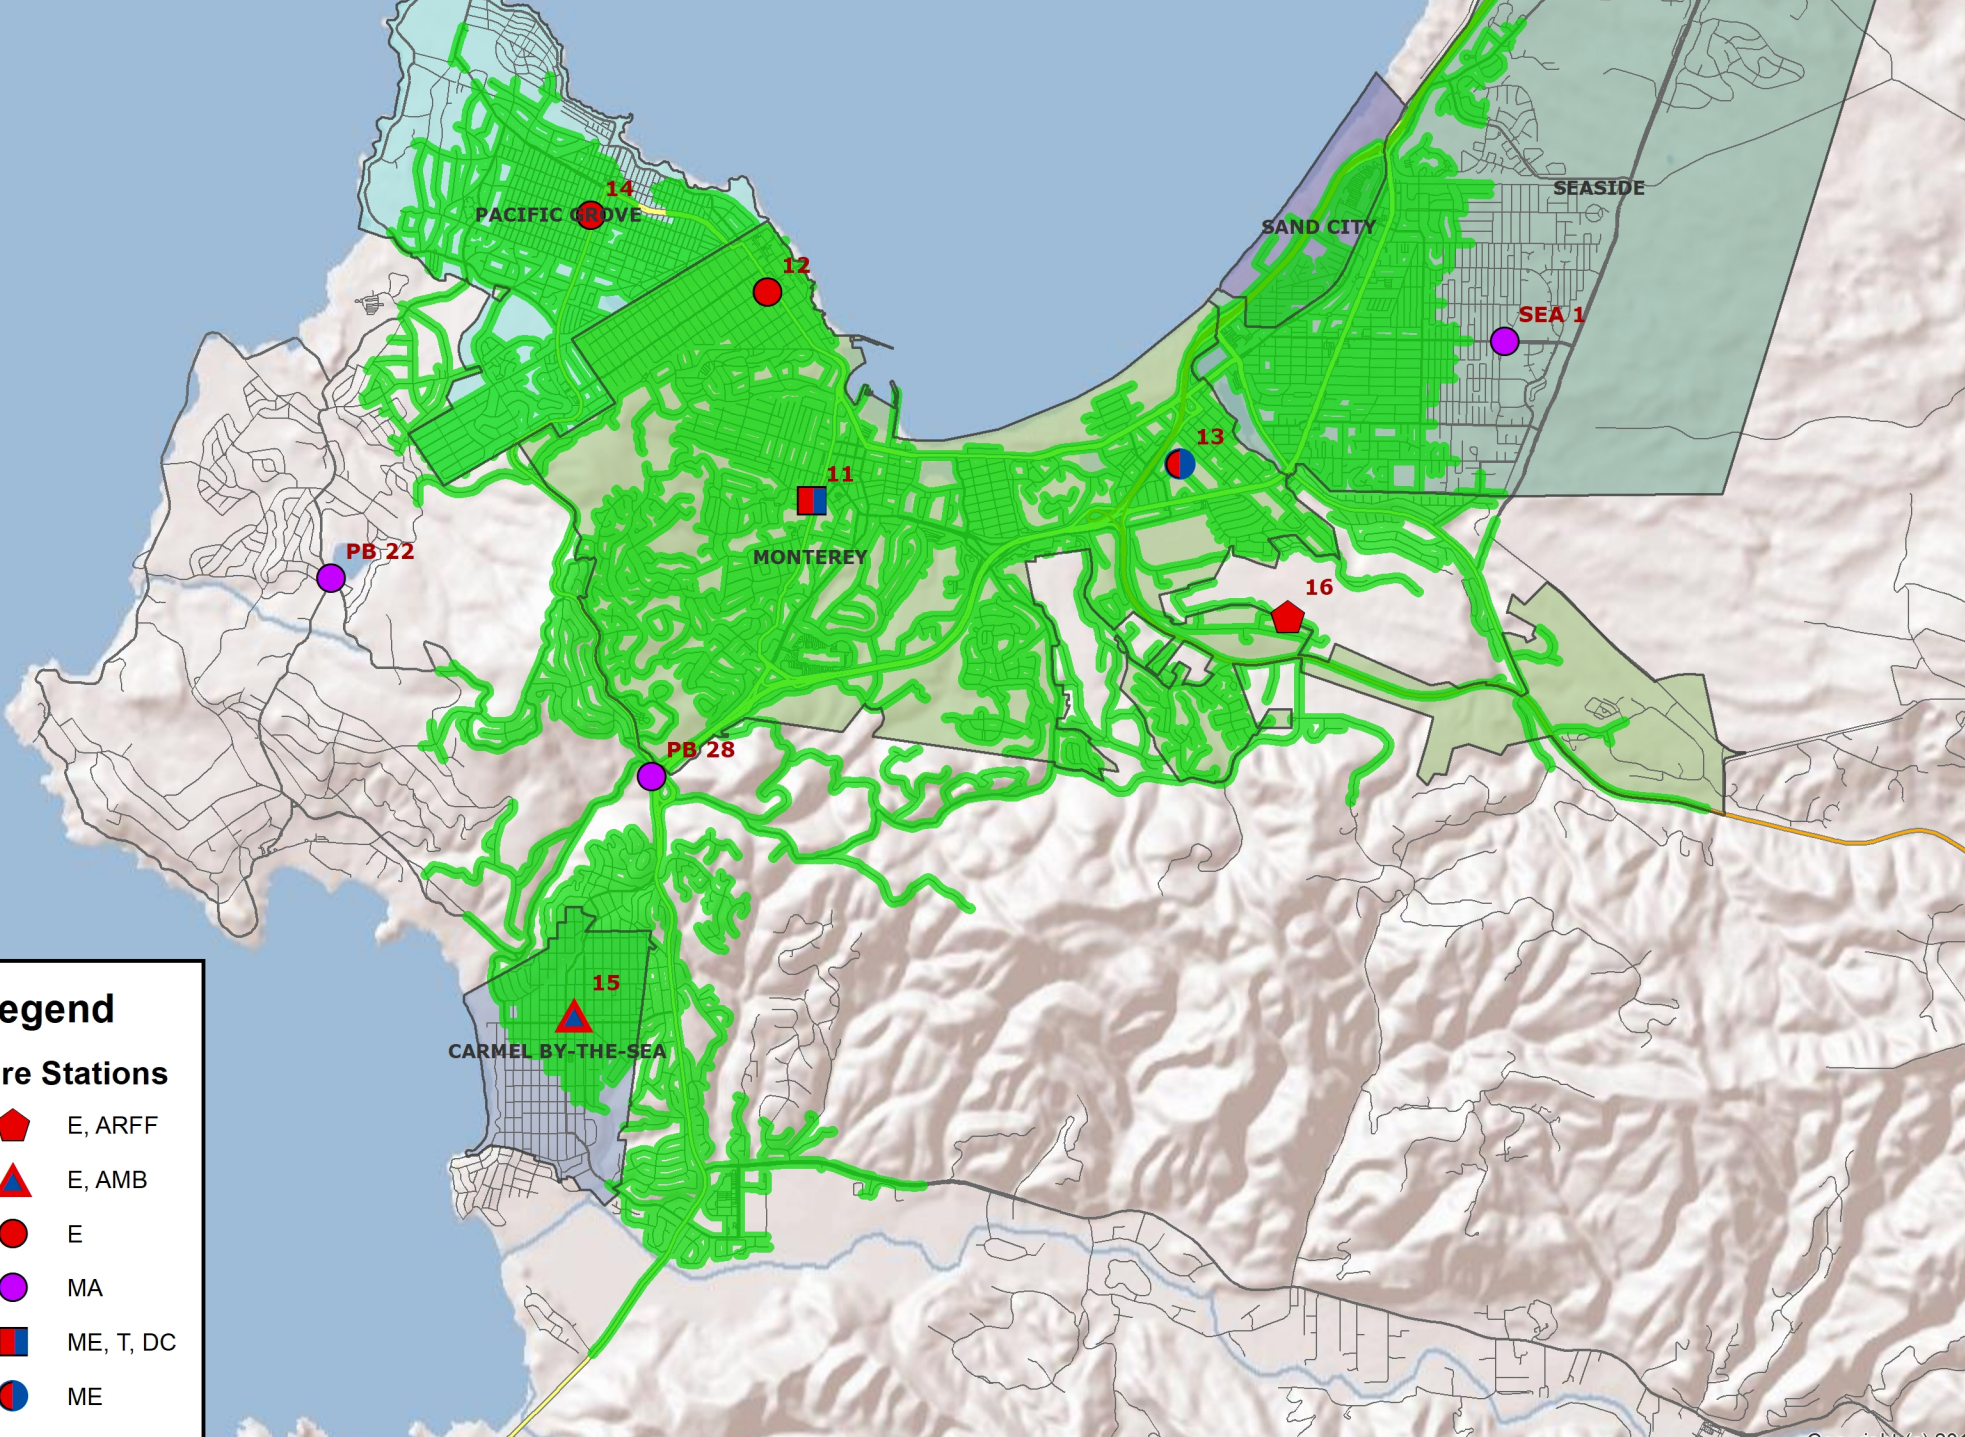

Legend

Fire Stations

- Red pentagon: E, ARFF
- Red triangle: E, AMB
- Red circle: E
- Purple circle: MA
- Blue and red square: ME, T, DC
- Blue and red circle: ME

Monterey Fire Department

Map 5

ERF 8 Minute Travel Time

Legend

Fire Stations

- Red pentagon: E, ARFF
- Red triangle: E, AMB
- Red circle: E
- Purple circle: MA
- Blue and red square: ME, T, DC
- Blue and red circle: ME

**Monterey Fire Department
Map 6
8 Minute Truck Travel Time
Station 11**