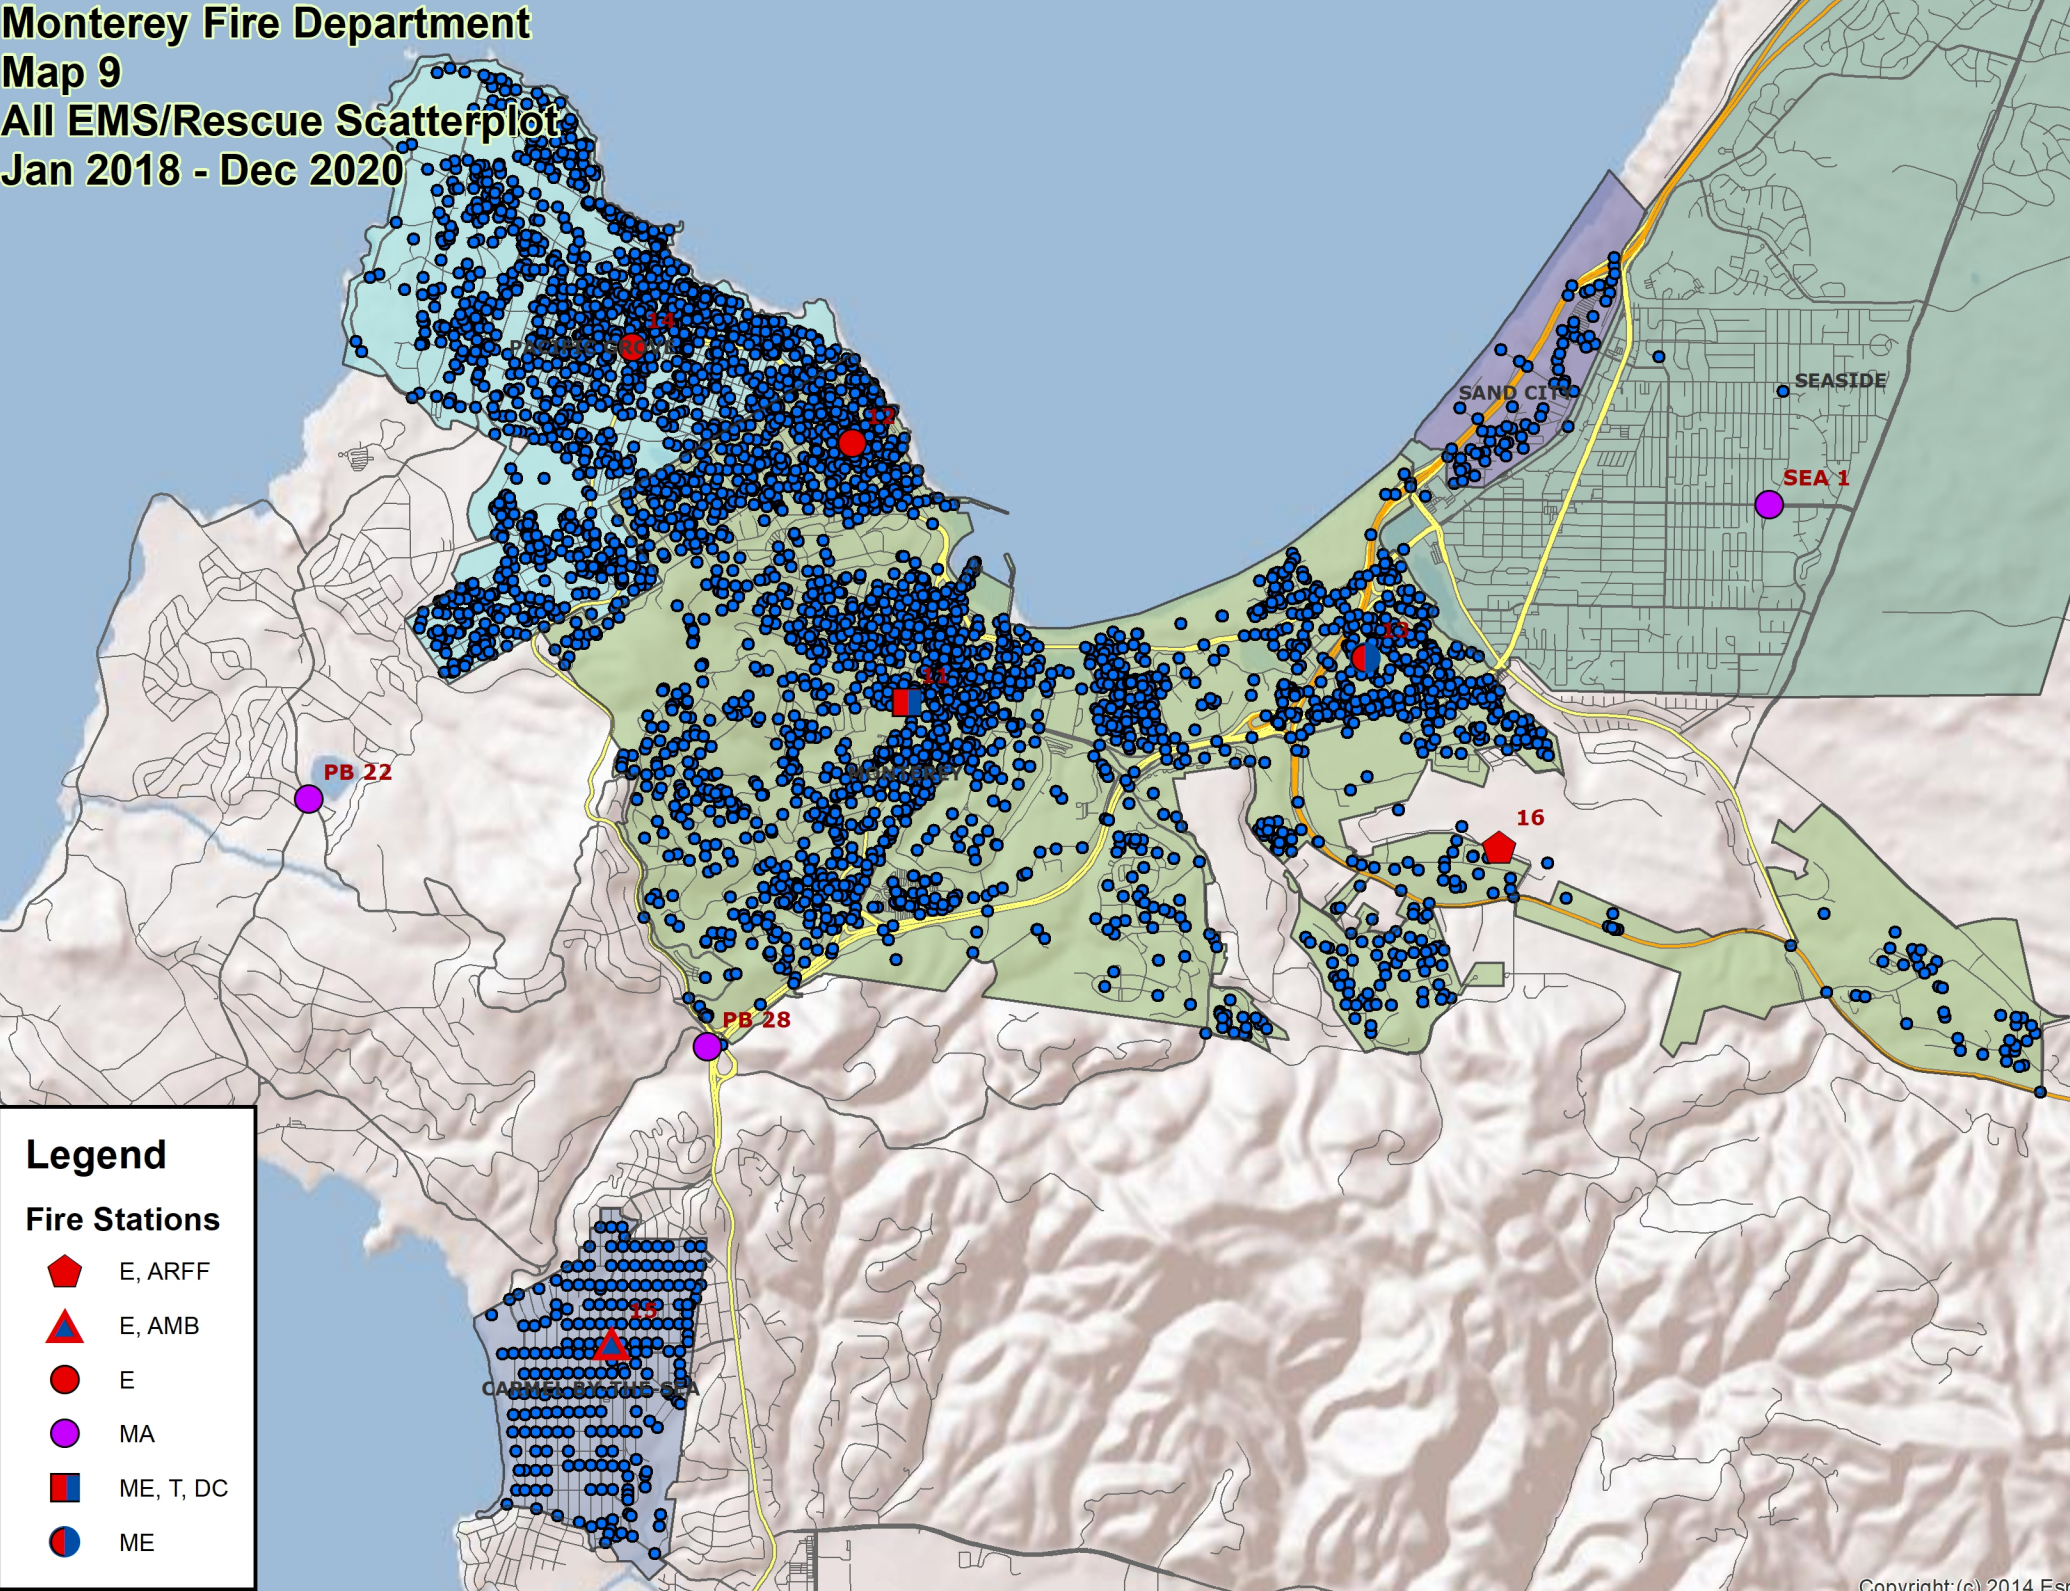

Monterey Fire Department
Map 9
All EMS/Rescue Scatterplot
Jan 2018 - Dec 2020

Legend

Fire Stations

- E, ARFF
- E, AMB
- E
- MA
- ME, T, DC
- ME