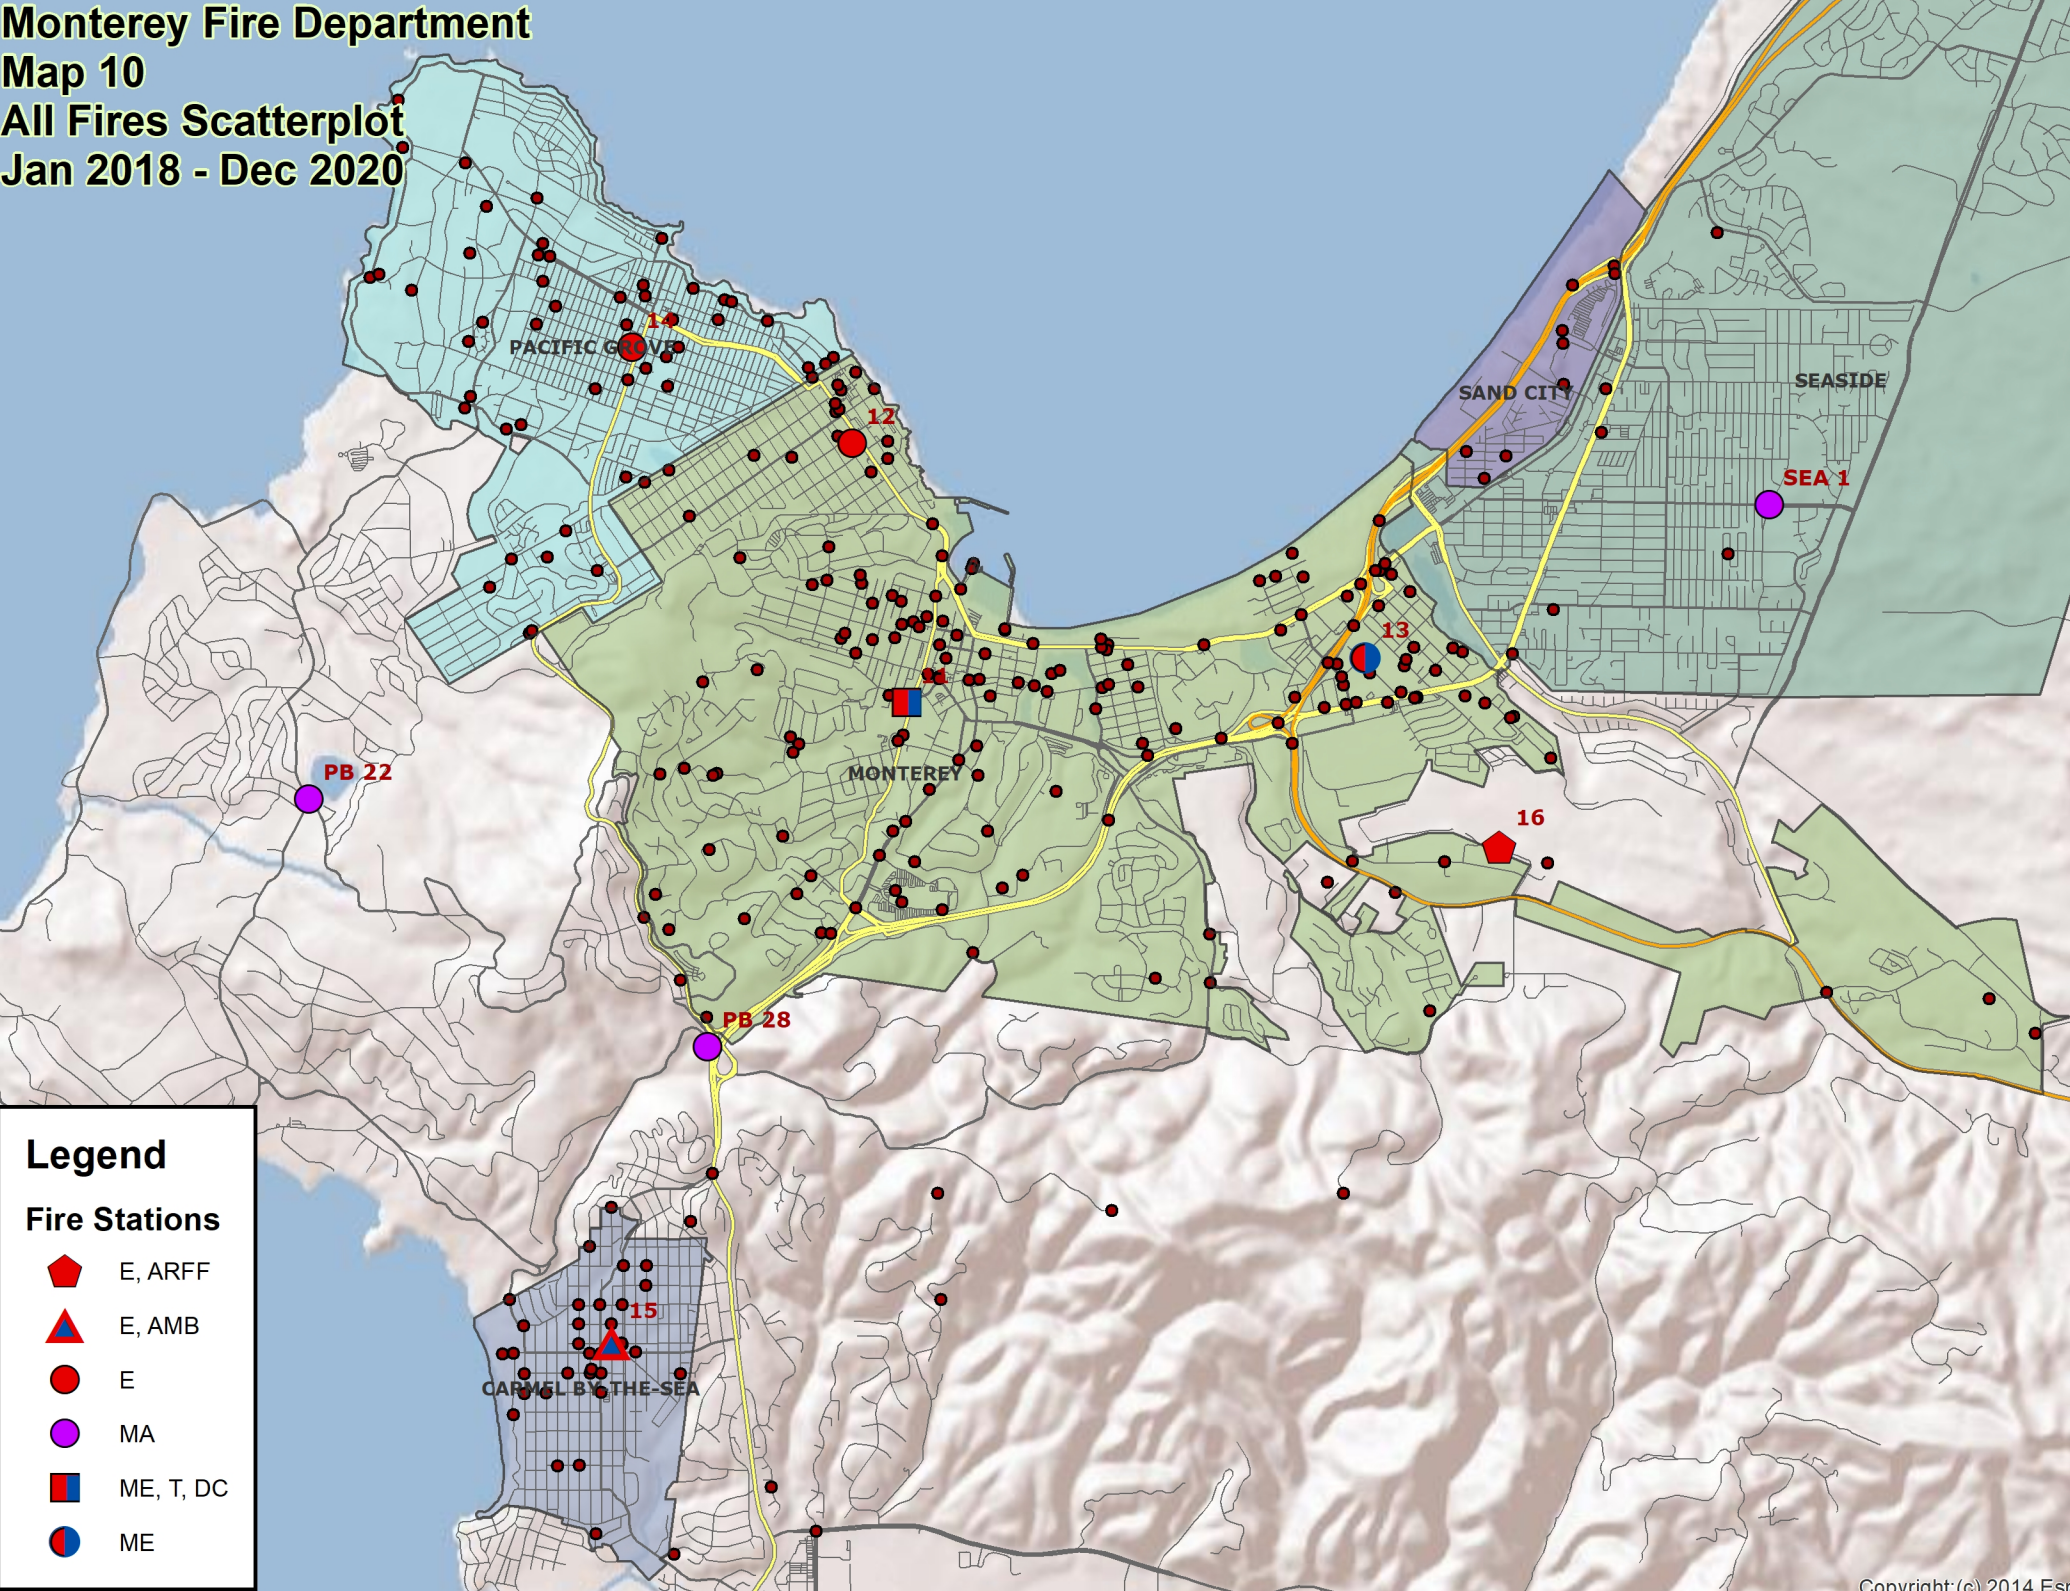

Monterey Fire Department
Map 10
All Fires Scatterplot
Jan 2018 - Dec 2020

Legend

Fire Stations

- Red pentagon: E, ARFF
- Red triangle: E, AMB
- Red circle: E
- Purple circle: MA
- Blue and red square: ME, T, DC
- Blue and red circle: ME