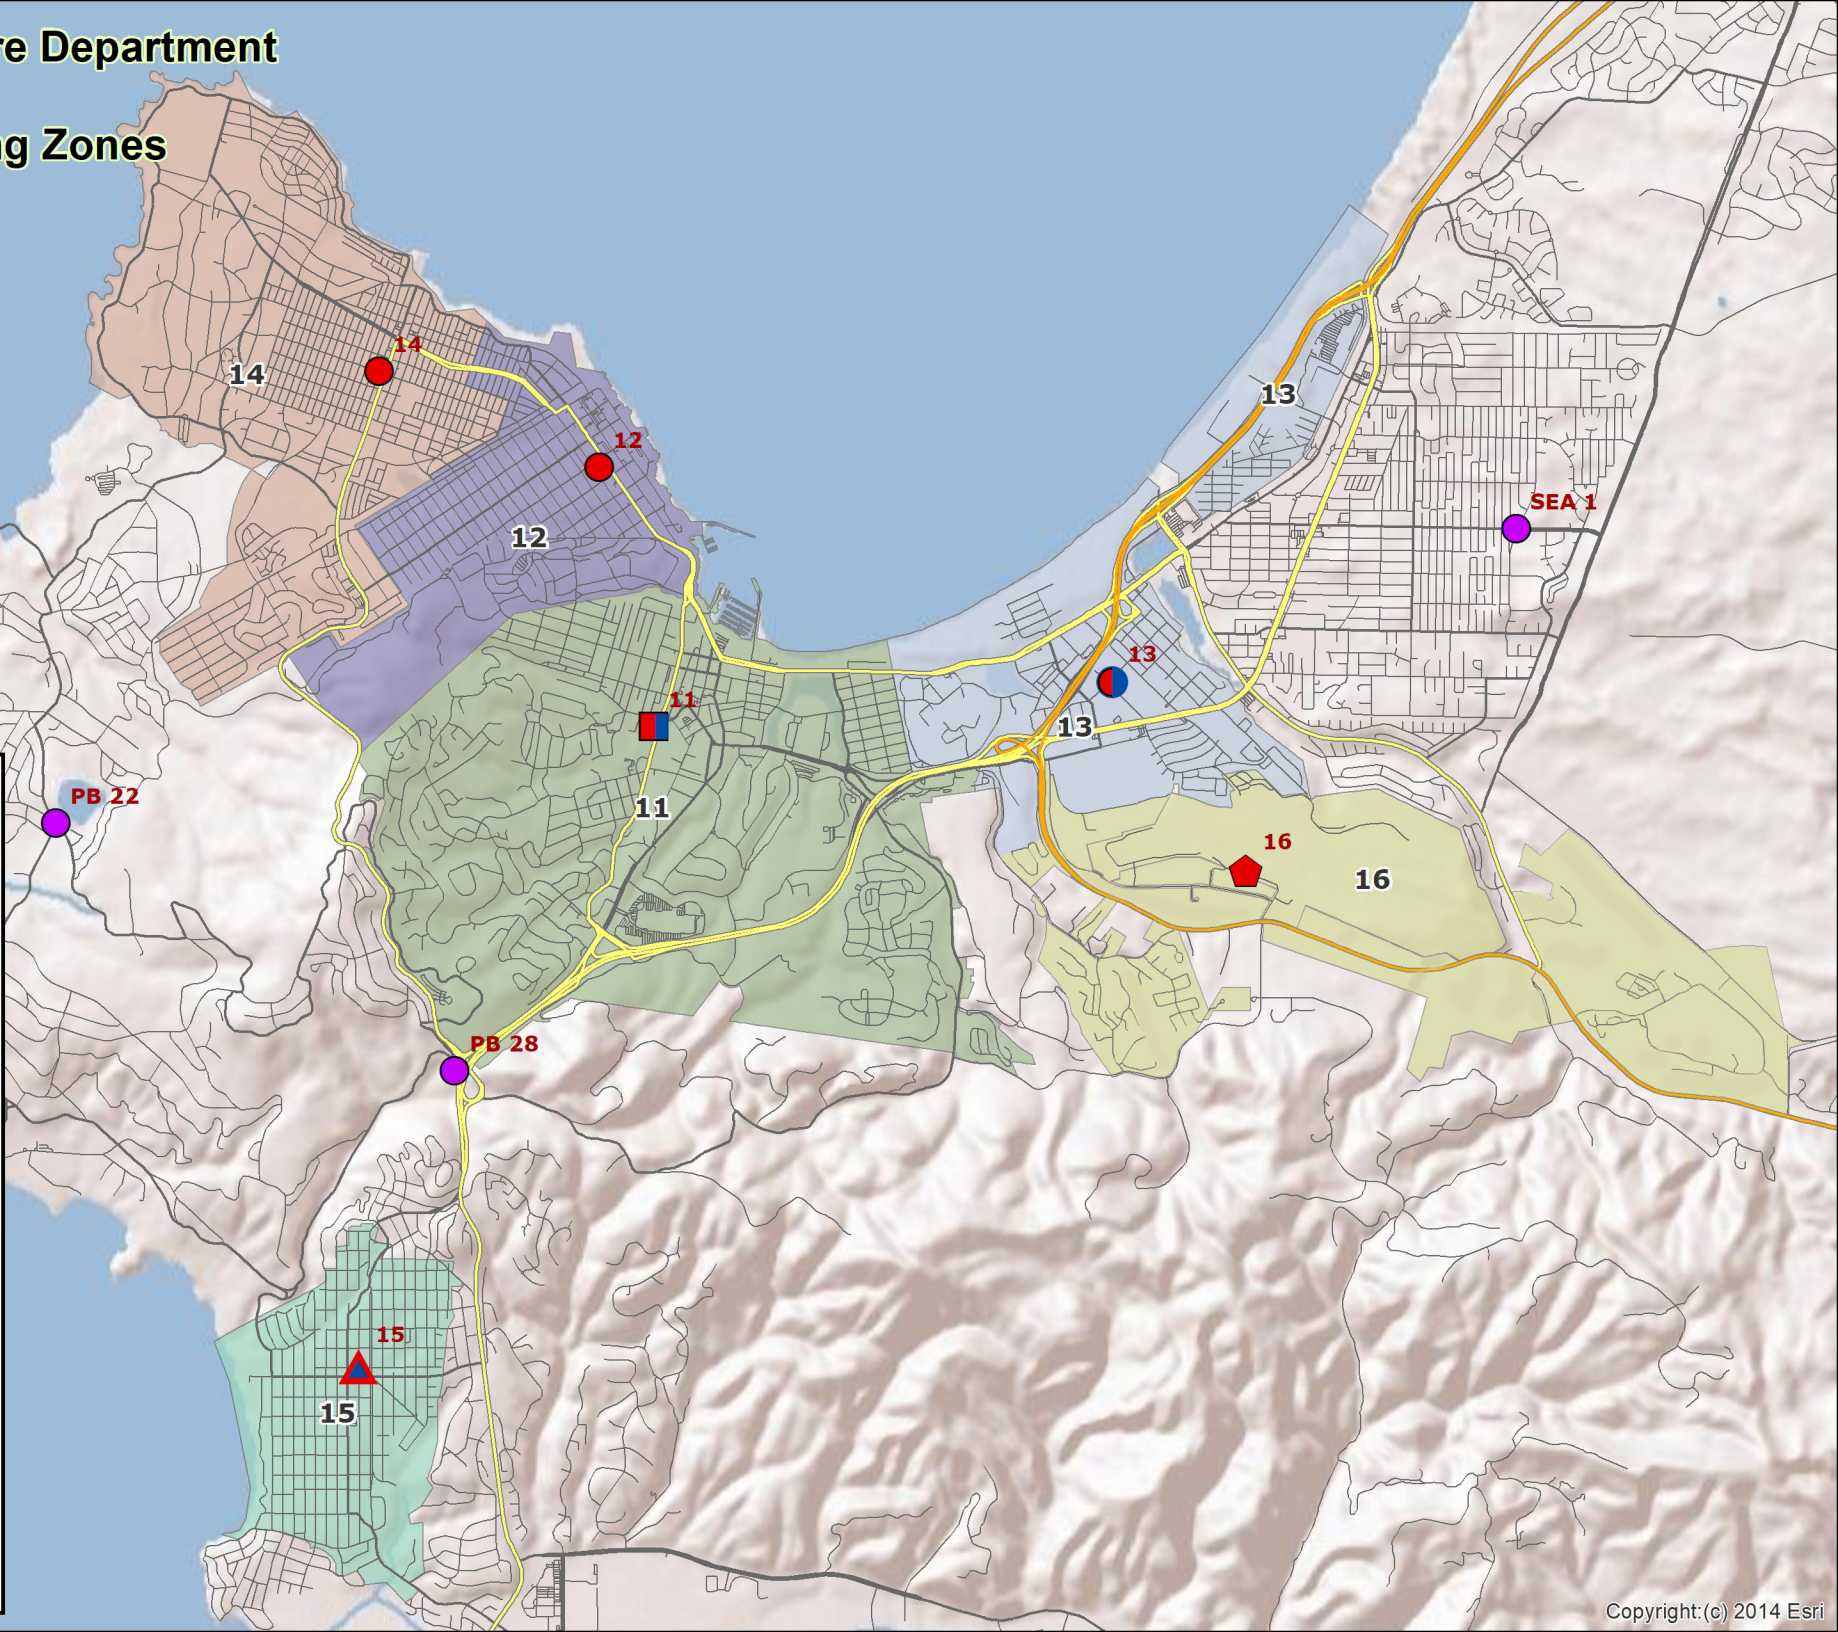

Monterey Fire Department Map 1 General Geography

Legend

Fire Stations

- 🔴 (Pentagon) E, ARFF
- 🔴 (Triangle) E, AMB
- 🔴 (Circle) E
- 🟪 (Circle) MA
- 🟦 (Square) ME, T, DC
- 🟡 (Circle) ME

Monterey Fire Department Map 2 Risk Planning Zones

Legend

Fire Stations

- Red pentagon: E, ARFF
- Red triangle: E, AMB
- Red circle: E
- Purple circle: MA
- Blue and red square: ME, T, DC
- Blue and red circle: ME

Fire Districts

- Green: 11
- Purple: 12
- Light blue: 13
- Brown: 14
- Teal: 15
- Light green: 16

Pop per Square Mile

- Lightest yellow: 0 - 999
- Yellow: 1,000 - 2,999
- Orange: 3,000 - 4,999
- Dark orange: 5,000 - 9,999
- Dark red: Greater than 10,000

Monterey Fire Department Map 3 4 Minute Engine Travel

Legend

Fire Stations

- Red pentagon: E, ARFF
- Red triangle: E, AMB
- Red circle: E
- Purple circle: MA
- Blue and red square: ME, T, DC
- Blue and red circle: ME

**Monterey Fire Department
Map 6
8 Minute Truck Travel Time
Station 11**