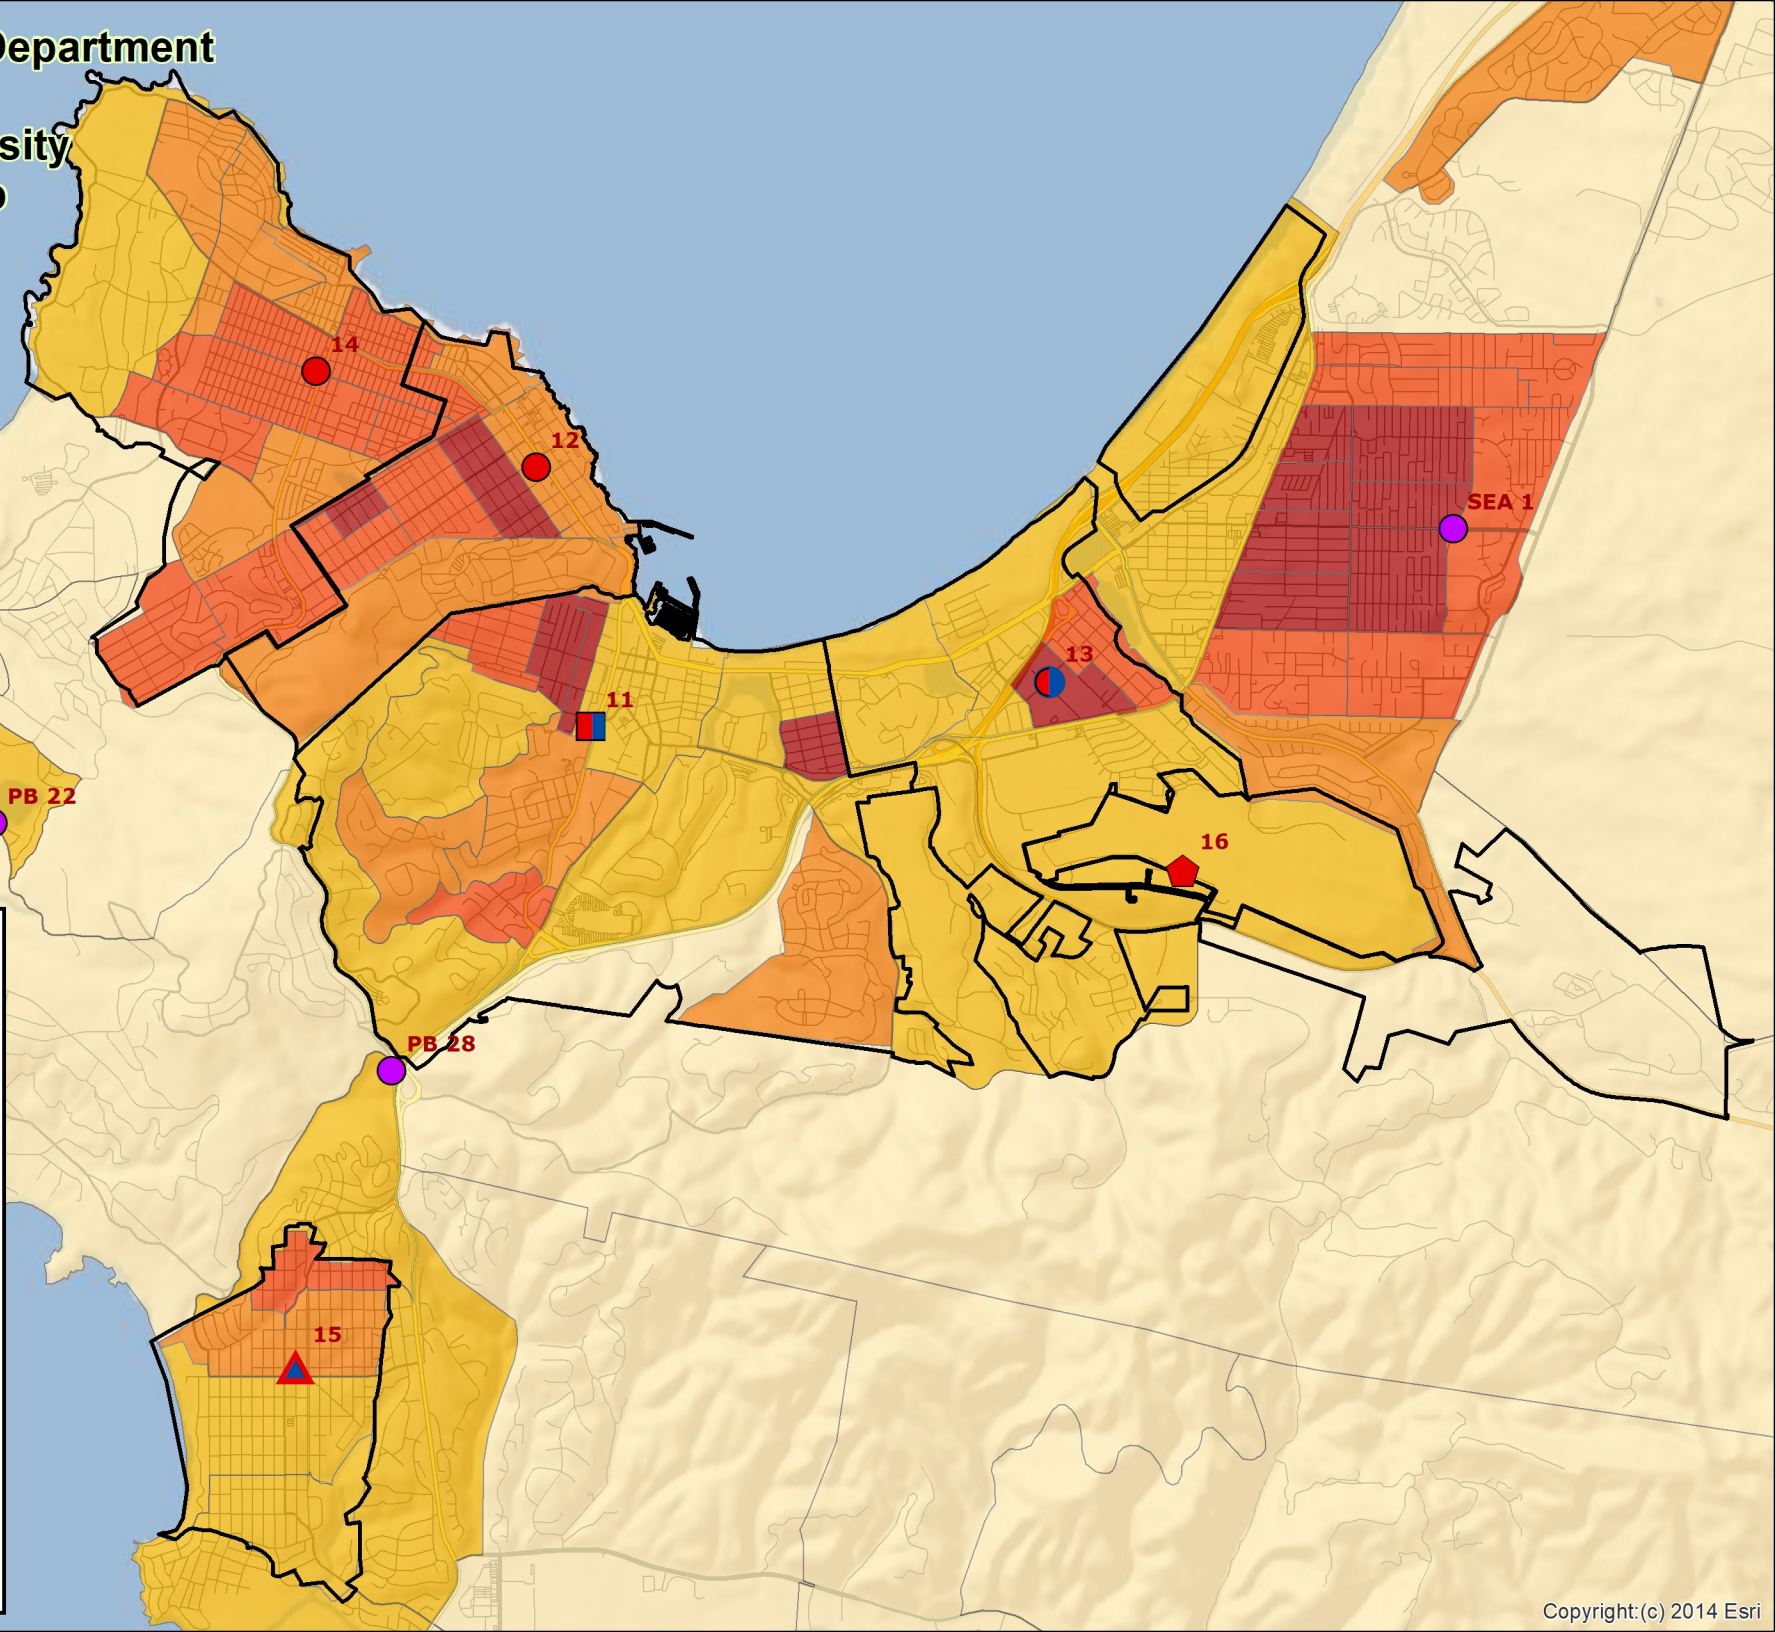

Legend

Fire Stations

- Red pentagon: E, ARFF
- Red triangle: E, AMB
- Red circle: E
- Purple circle: MA
- Blue and red square: ME, T, DC
- Blue and red circle: ME

Fire Districts

- Green: 11
- Purple: 12
- Light blue: 13
- Brown: 14
- Teal: 15
- Light green: 16

Monterey Fire Department Map 2a Population Density By Block Group

Legend

Fire Stations

- Red pentagon: E, ARFF
- Red triangle: E, AMB
- Red circle: E
- Purple circle: MA
- Red and blue square: ME, T, DC
- Red and blue circle: ME

Pop per Square Mile

- Lightest yellow: 0 - 999
- Yellow: 1,000 - 2,999
- Orange: 3,000 - 4,999
- Dark orange: 5,000 - 9,999
- Dark red: Greater than 10,000

Monterey Fire Department Map 3 4 Minute Engine Travel

Legend

Fire Stations

- Red Pentagon: E, ARFF
- Red Triangle: E, AMB
- Red Circle: E
- Purple Circle: MA
- Blue/Red Square: ME, T, DC
- Blue/Red Circle: ME

Monterey Fire Department Map 3a 4 Minute Engine Travel With Auto Aid