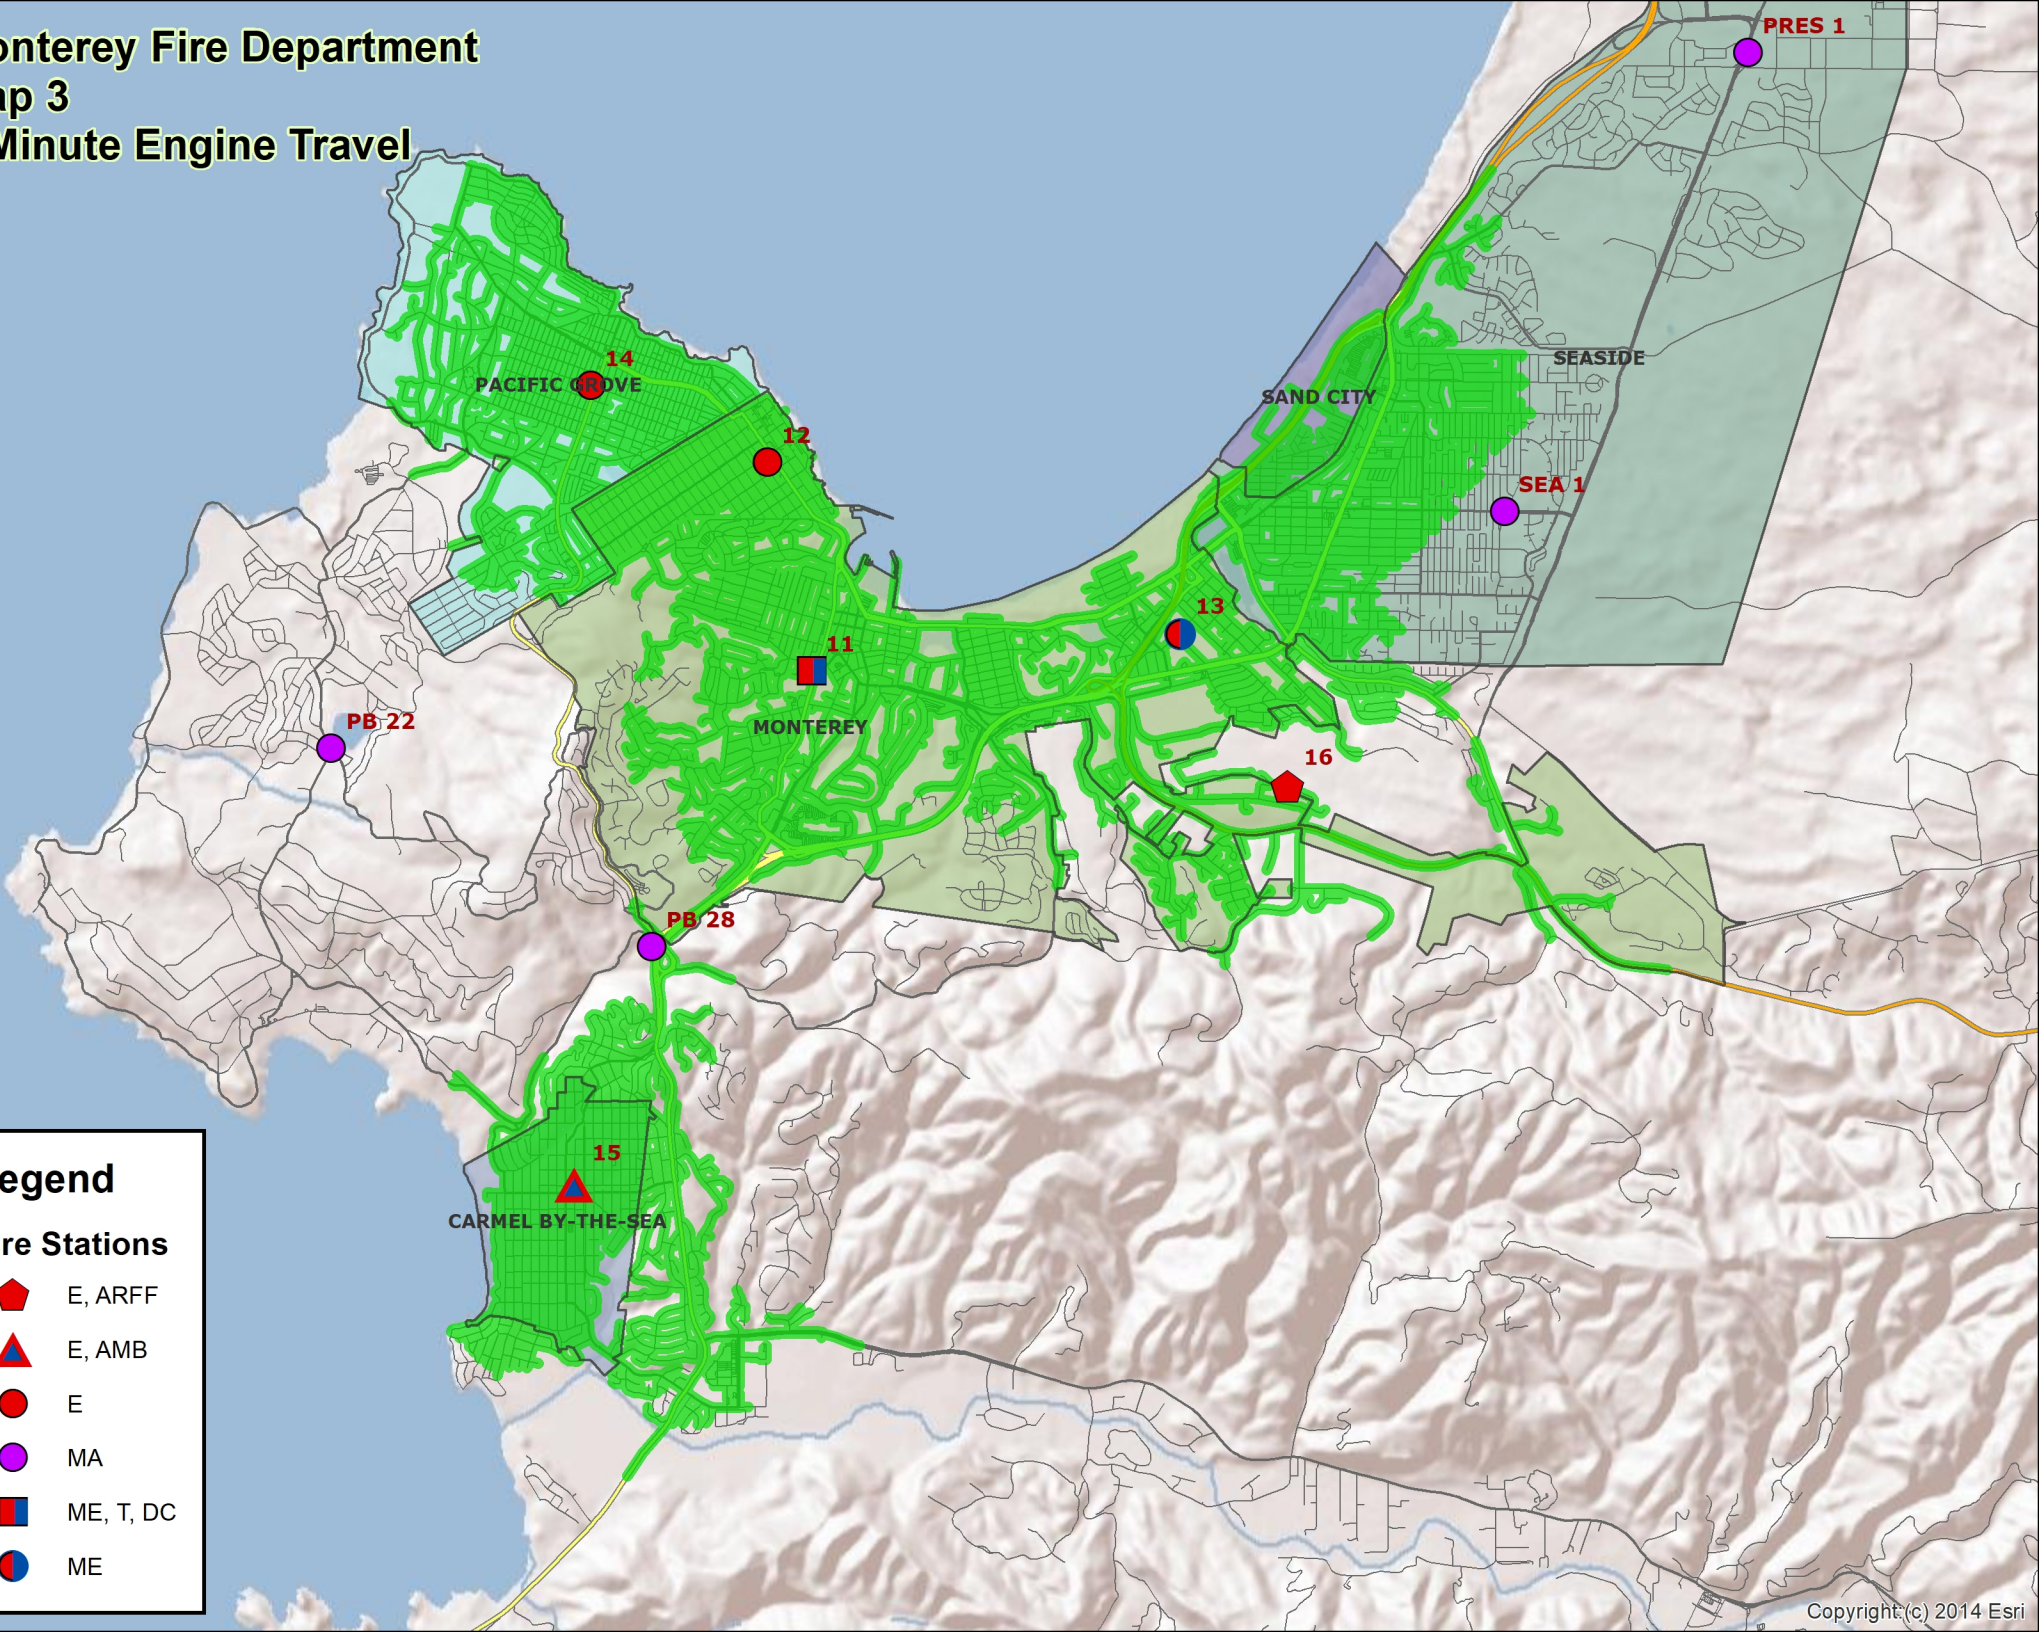

Legend

Fire Stations

- Red pentagon: E, ARFF
- Red triangle: E, AMB
- Red circle: E
- Purple circle: MA
- Blue and red square: ME, T, DC
- Blue and red circle: ME

Fire Districts

- Green: 11
- Purple: 12
- Light blue: 13
- Brown: 14
- Teal: 15
- Light green: 16

Monterey Fire Department Map 2a Population Density By Block Group

Legend

Fire Stations

- Red pentagon: E, ARFF
- Red triangle: E, AMB
- Red circle: E
- Purple circle: MA
- Red and blue square: ME, T, DC
- Red and blue circle: ME

Pop per Square Mile

- Lightest yellow: 0 - 999
- Yellow: 1,000 - 2,999
- Orange: 3,000 - 4,999
- Dark orange: 5,000 - 9,999
- Dark red: Greater than 10,000

Monterey Fire Department Map 3 4 Minute Engine Travel

Legend

Fire Stations

- Red Pentagon: E, ARFF
- Red Triangle: E, AMB
- Red Circle: E
- Purple Circle: MA
- Blue/Red Square: ME, T, DC
- Blue/Red Circle: ME

Monterey Fire Department Map 3a 4 Minute Engine Travel With Auto Aid