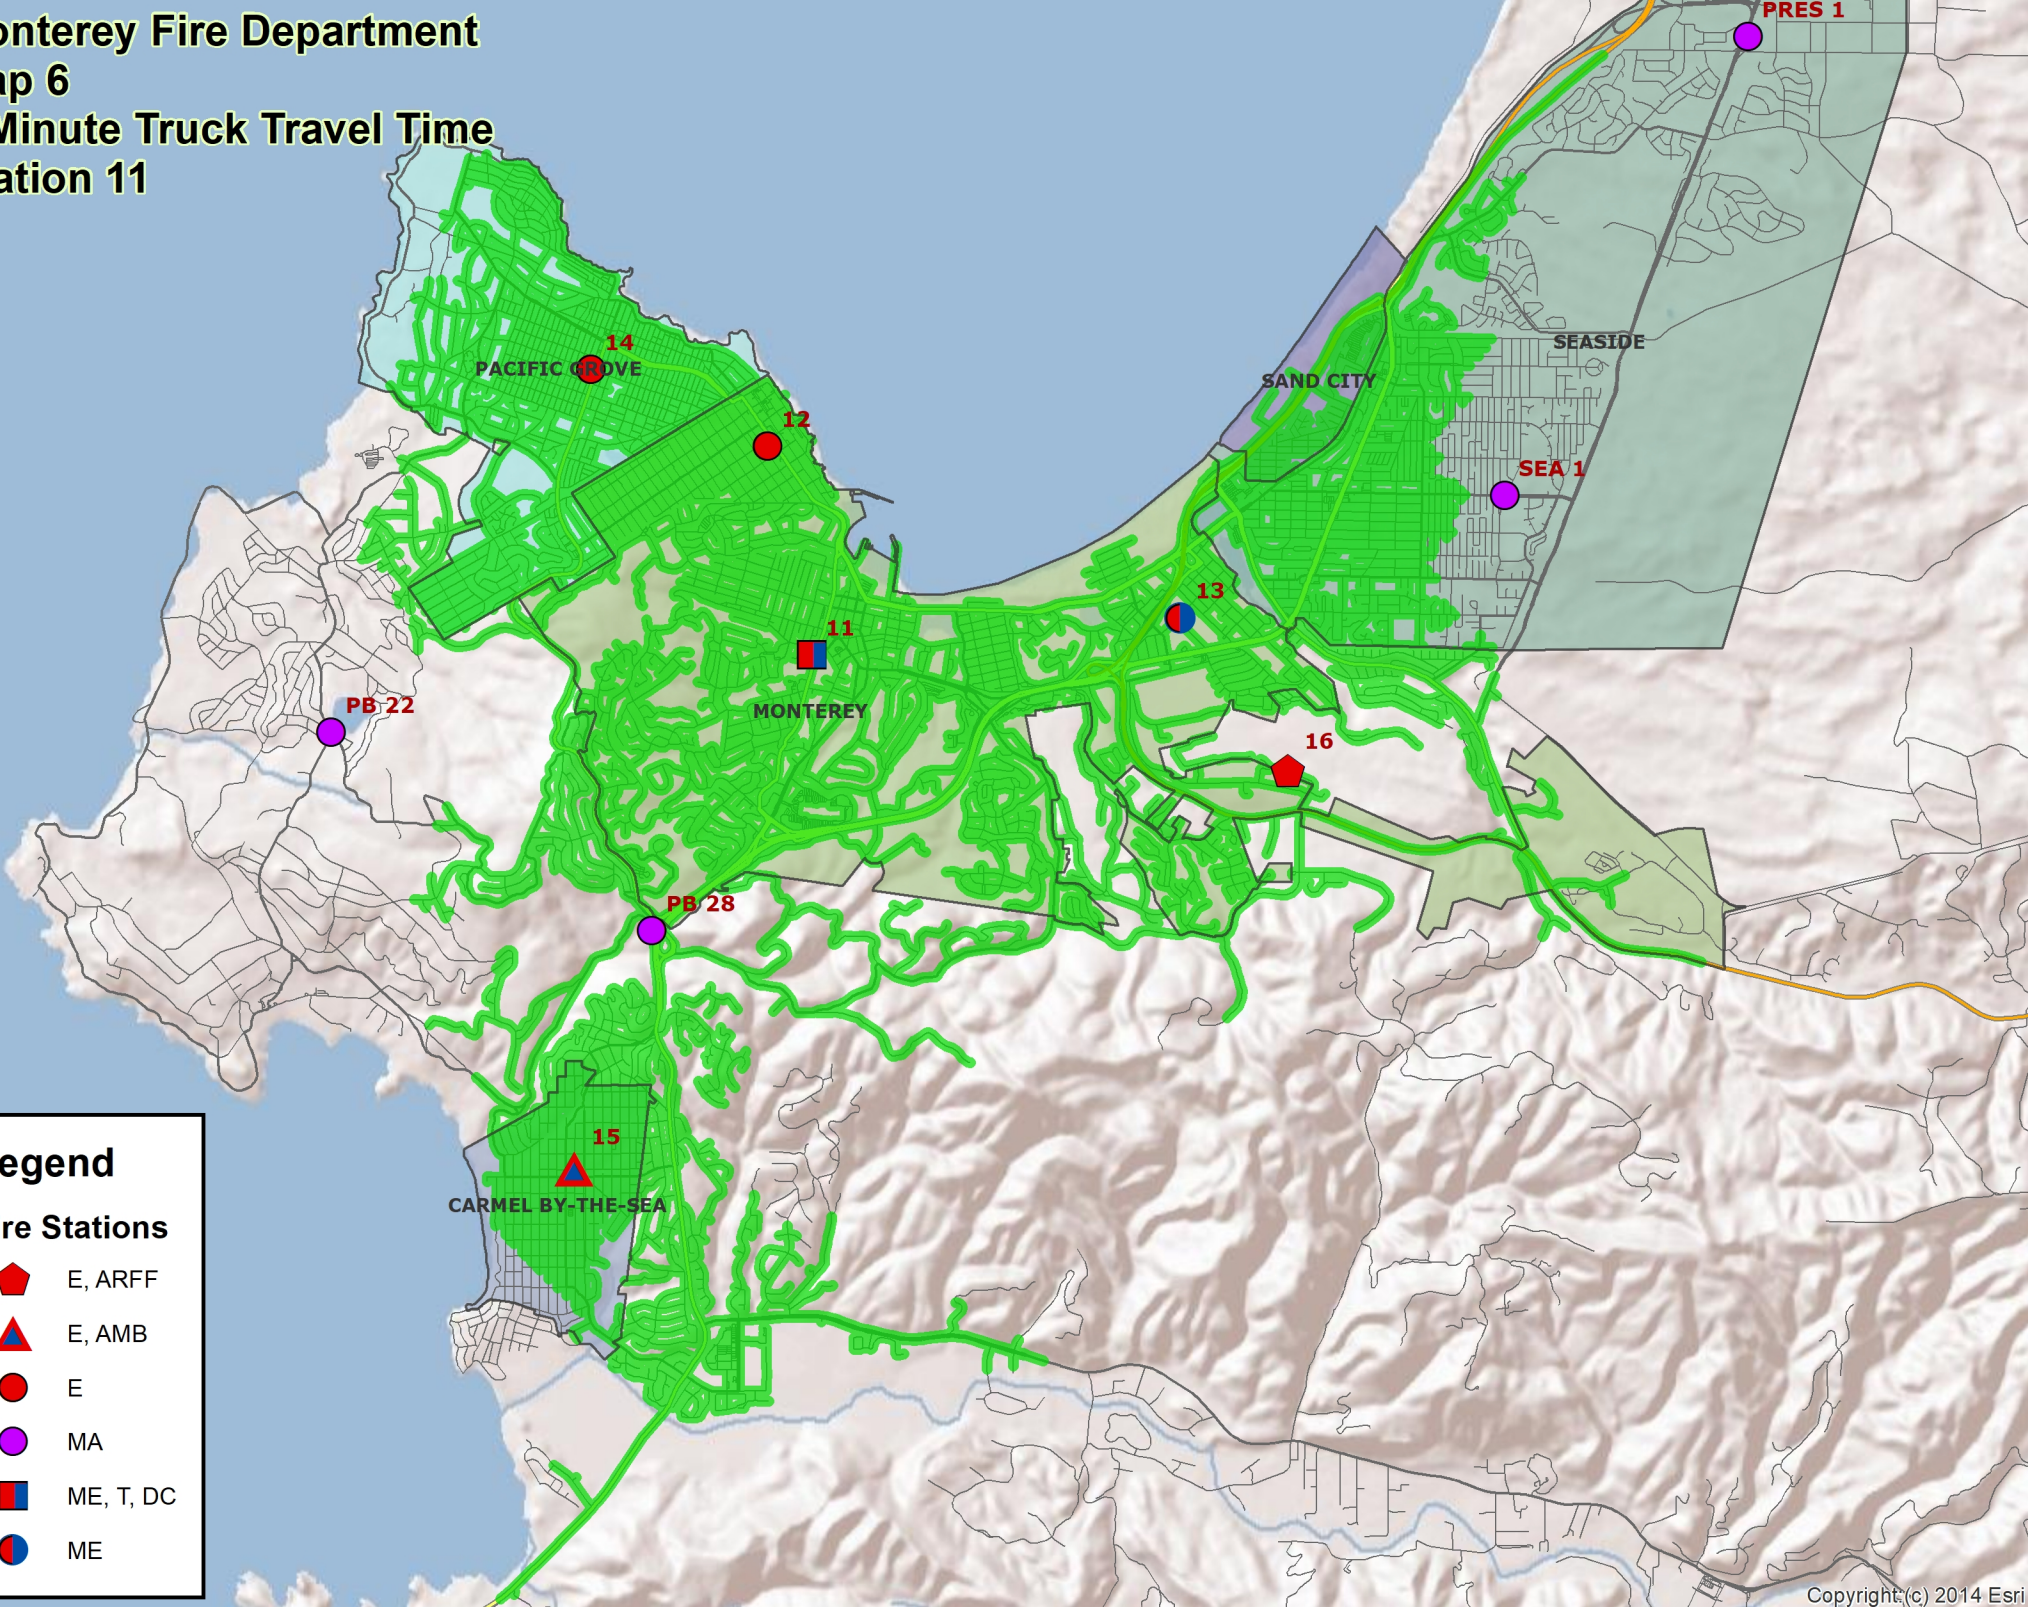

Legend

Fire Stations

- Red pentagon: E, ARFF
- Red triangle: E, AMB
- Red circle: E
- Purple circle: MA
- Blue and red square: ME, T, DC
- Blue and red circle: ME

Monterey Fire Department

Map 5

ERF 8 Minute Travel Time

Legend

Fire Stations

- Red pentagon: E, ARFF
- Red triangle: E, AMB
- Red circle: E
- Purple circle: MA
- Blue and red square: ME, T, DC
- Blue and red circle: ME

**Monterey Fire Department
Map 6
8 Minute Truck Travel Time
Station 11**