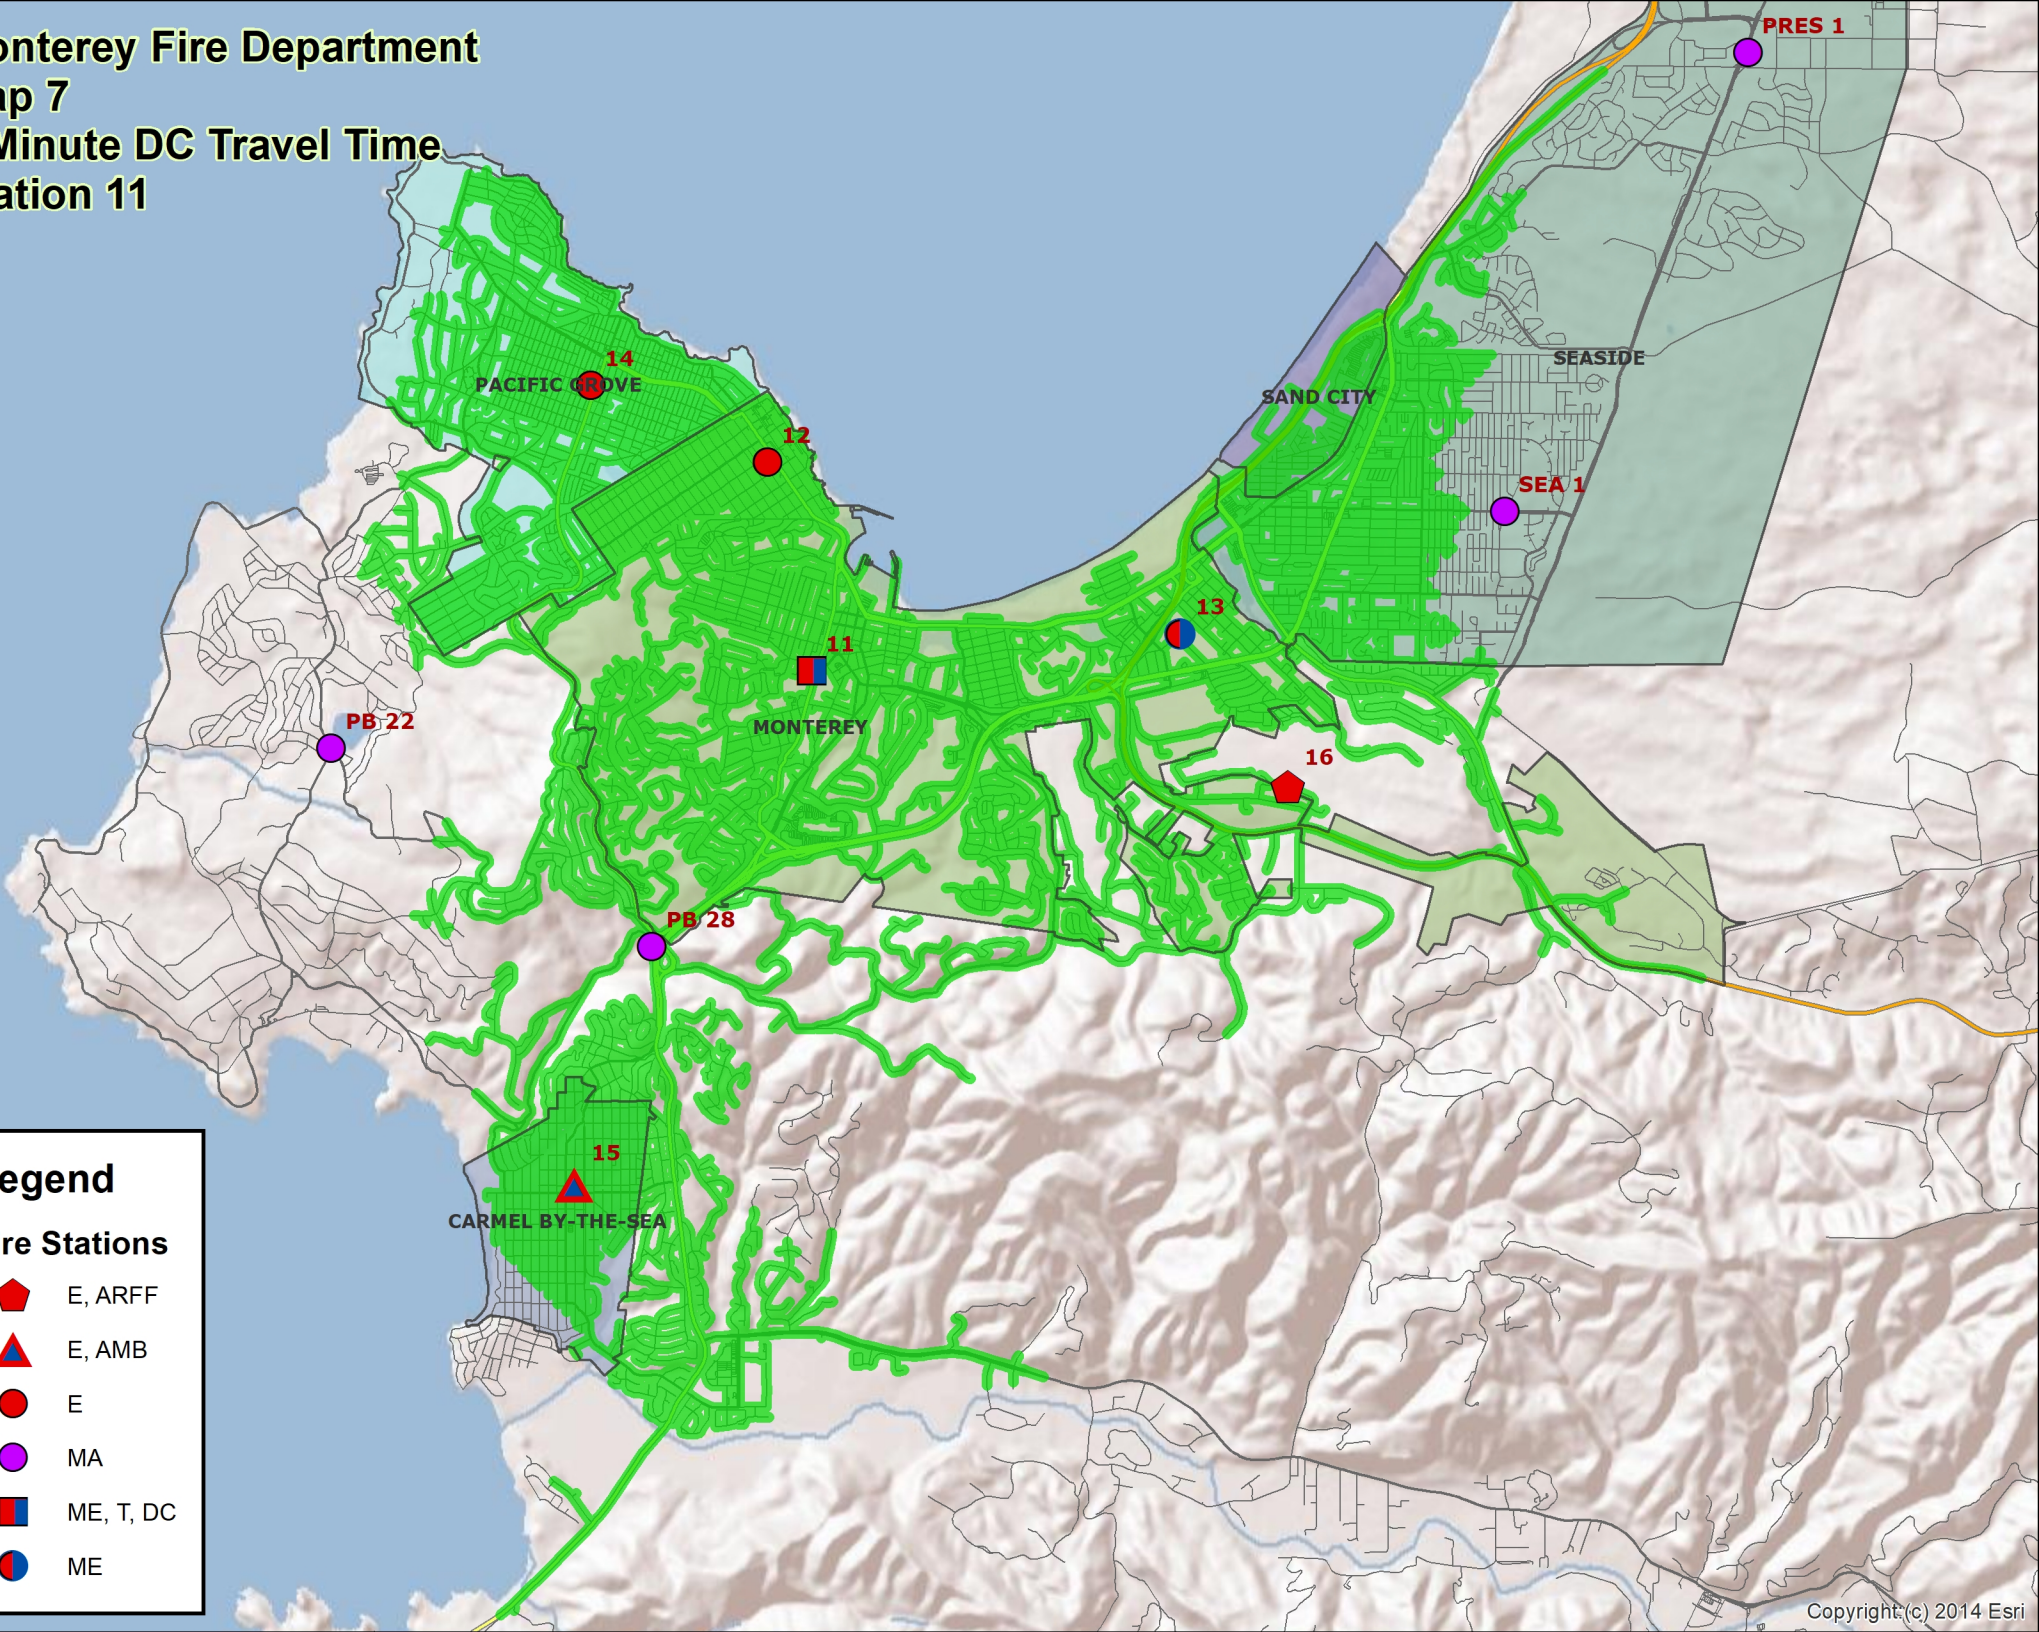

Legend

Fire Stations

- Red pentagon: E, ARFF
- Red triangle: E, AMB
- Red circle: E
- Purple circle: MA
- Blue and red square: ME, T, DC
- Blue and red circle: ME

Monterey Fire Department

Map 5

ERF 8 Minute Travel Time

Legend

Fire Stations

- Red pentagon: E, ARFF
- Red triangle: E, AMB
- Red circle: E
- Purple circle: MA
- Blue and red square: ME, T, DC
- Blue and red circle: ME

**Monterey Fire Department
Map 6
8 Minute Truck Travel Time
Station 11**

Legend

Fire Stations

- Red Pentagon: E, ARFF
- Red Triangle: E, AMB
- Red Circle: E
- Purple Circle: MA
- Blue and Red Square: ME, T, DC
- Blue and Red Circle: ME

Monterey Fire Department
Map 7
8 Minute DC Travel Time
Station 11