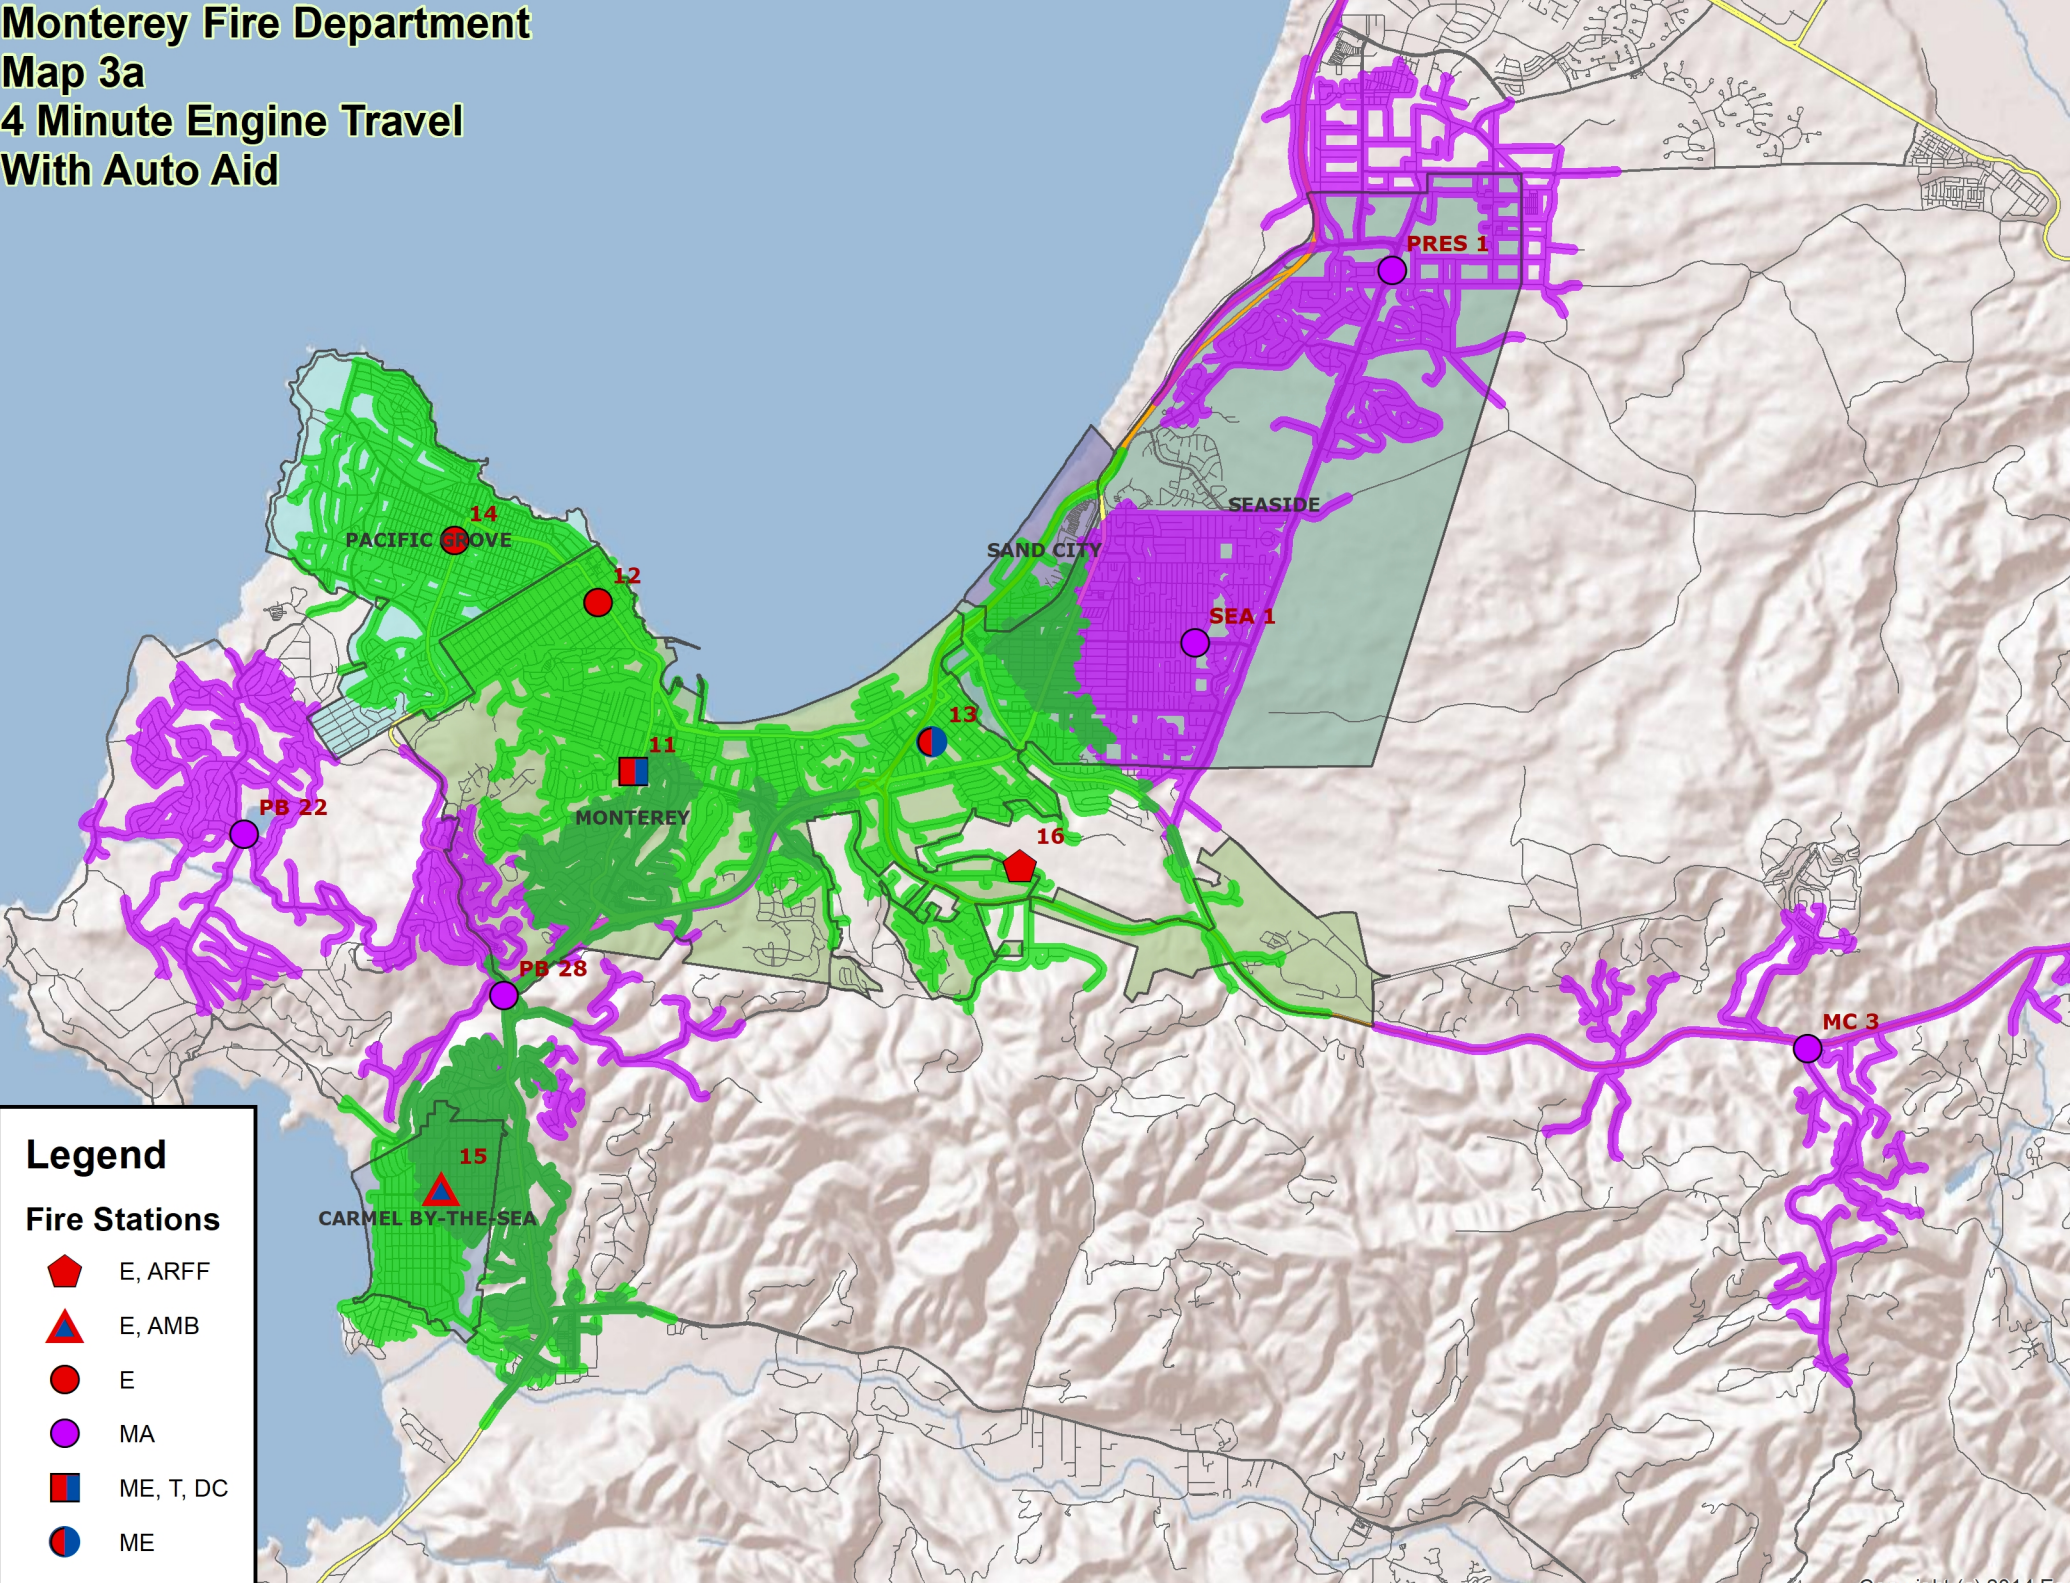

Monterey Fire Department Map 2a Population Density By Block Group

Legend

Fire Stations

- Red pentagon: E, ARFF
- Red triangle: E, AMB
- Red circle: E
- Purple circle: MA
- Red and blue square: ME, T, DC
- Red and blue circle: ME

Pop per Square Mile

- Lightest yellow: 0 - 999
- Yellow: 1,000 - 2,999
- Orange: 3,000 - 4,999
- Dark orange: 5,000 - 9,999
- Dark red: Greater than 10,000

Monterey Fire Department Map 3 4 Minute Engine Travel

Legend

Fire Stations

- Red Pentagon: E, ARFF
- Red Triangle: E, AMB
- Red Circle: E
- Purple Circle: MA
- Blue/Red Square: ME, T, DC
- Blue/Red Circle: ME

Monterey Fire Department Map 3a 4 Minute Engine Travel With Auto Aid

Legend

Fire Stations

- Red pentagon: E, ARFF
- Red triangle: E, AMB
- Red circle: E
- Purple circle: MA
- Blue/red square: ME, T, DC
- Blue/red circle: ME

Monterey Fire Department Map 4 ISO 1.5 Mile Travel Distance