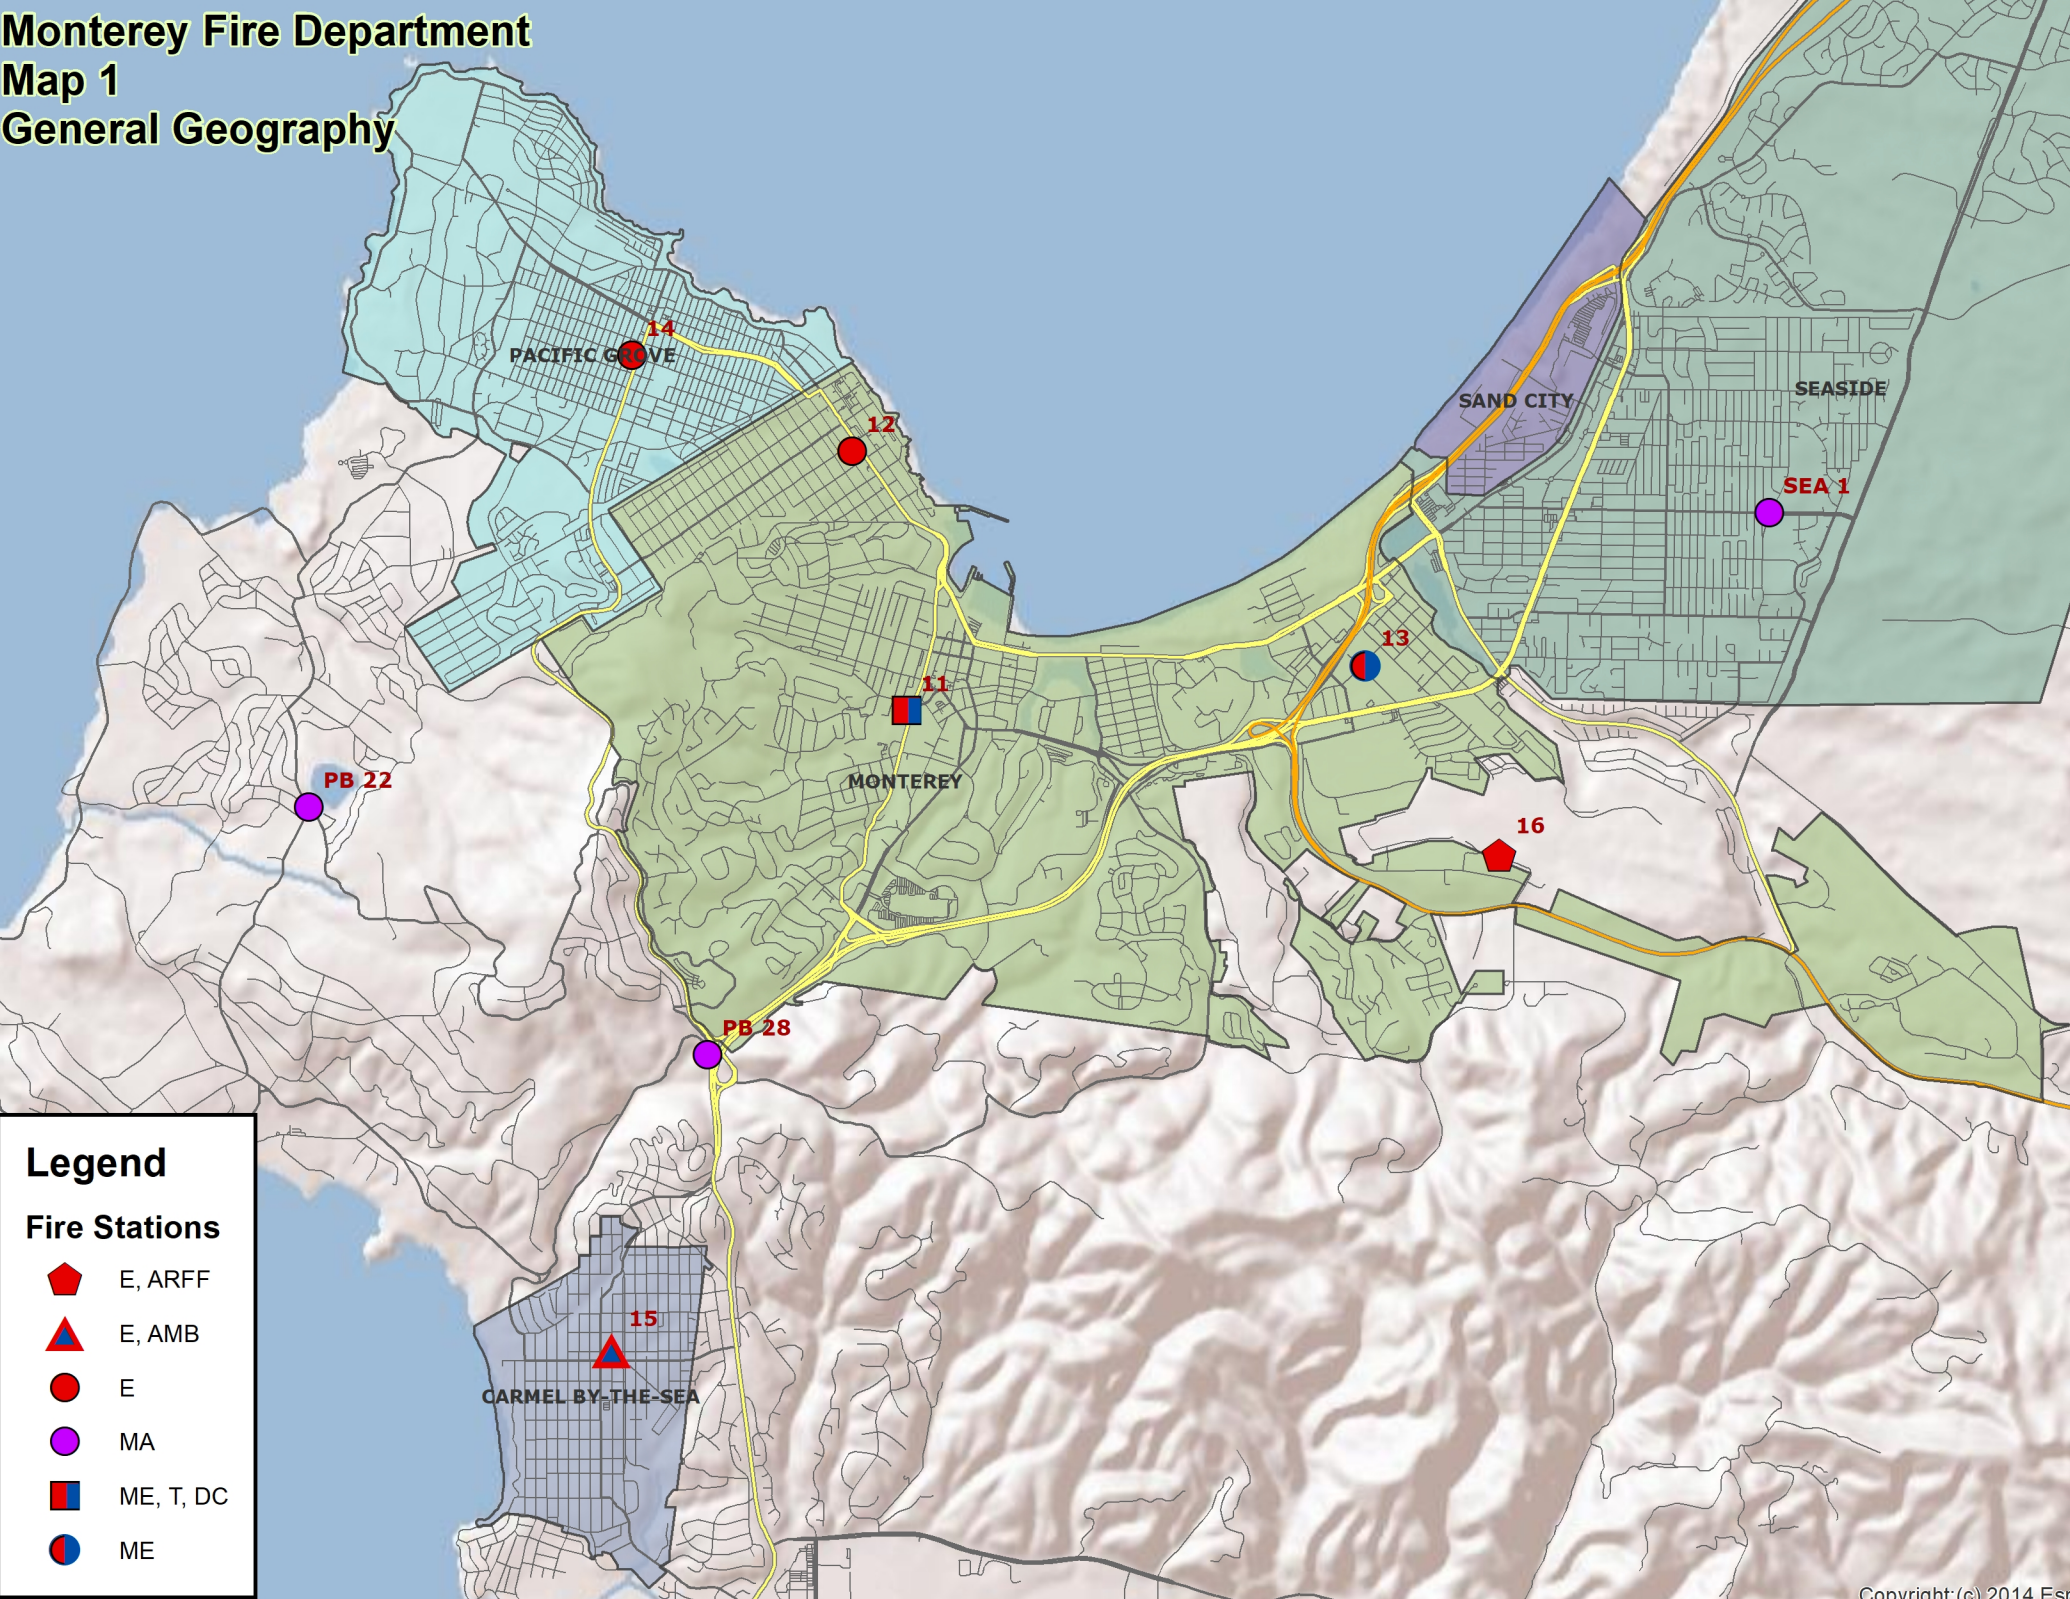

Monterey Fire Department Map 1 General Geography

Legend

Fire Stations

- 🔴 (Pentagon) E, ARFF
- 🔴 (Triangle) E, AMB
- 🔴 (Circle) E
- 🟪 (Circle) MA
- 🟦 (Square) ME, T, DC
- 🟡 (Circle) ME

Monterey Fire Department Map 2 Risk Planning Zones

Pop per Square Mile

- Lightest yellow: 0 - 999
- Yellow: 1,000 - 2,999
- Orange: 3,000 - 4,999
- Dark orange: 5,000 - 9,999
- Dark red: Greater than 10,000

Monterey Fire Department Map 3 4 Minute Engine Travel

Legend

Fire Stations

- Red Pentagon: E, ARFF
- Red Triangle: E, AMB
- Red Circle: E
- Purple Circle: MA
- Blue/Red Square: ME, T, DC
- Blue/Red Circle: ME

Monterey Fire Department Map 3a 4 Minute Engine Travel With Auto Aid

Legend

Fire Stations

- Red pentagon: E, ARFF
- Red triangle: E, AMB
- Red circle: E
- Purple circle: MA
- Blue and red square: ME, T, DC
- Blue and red circle: ME

**Monterey Fire Department
Map 6
8 Minute Truck Travel Time
Station 11**