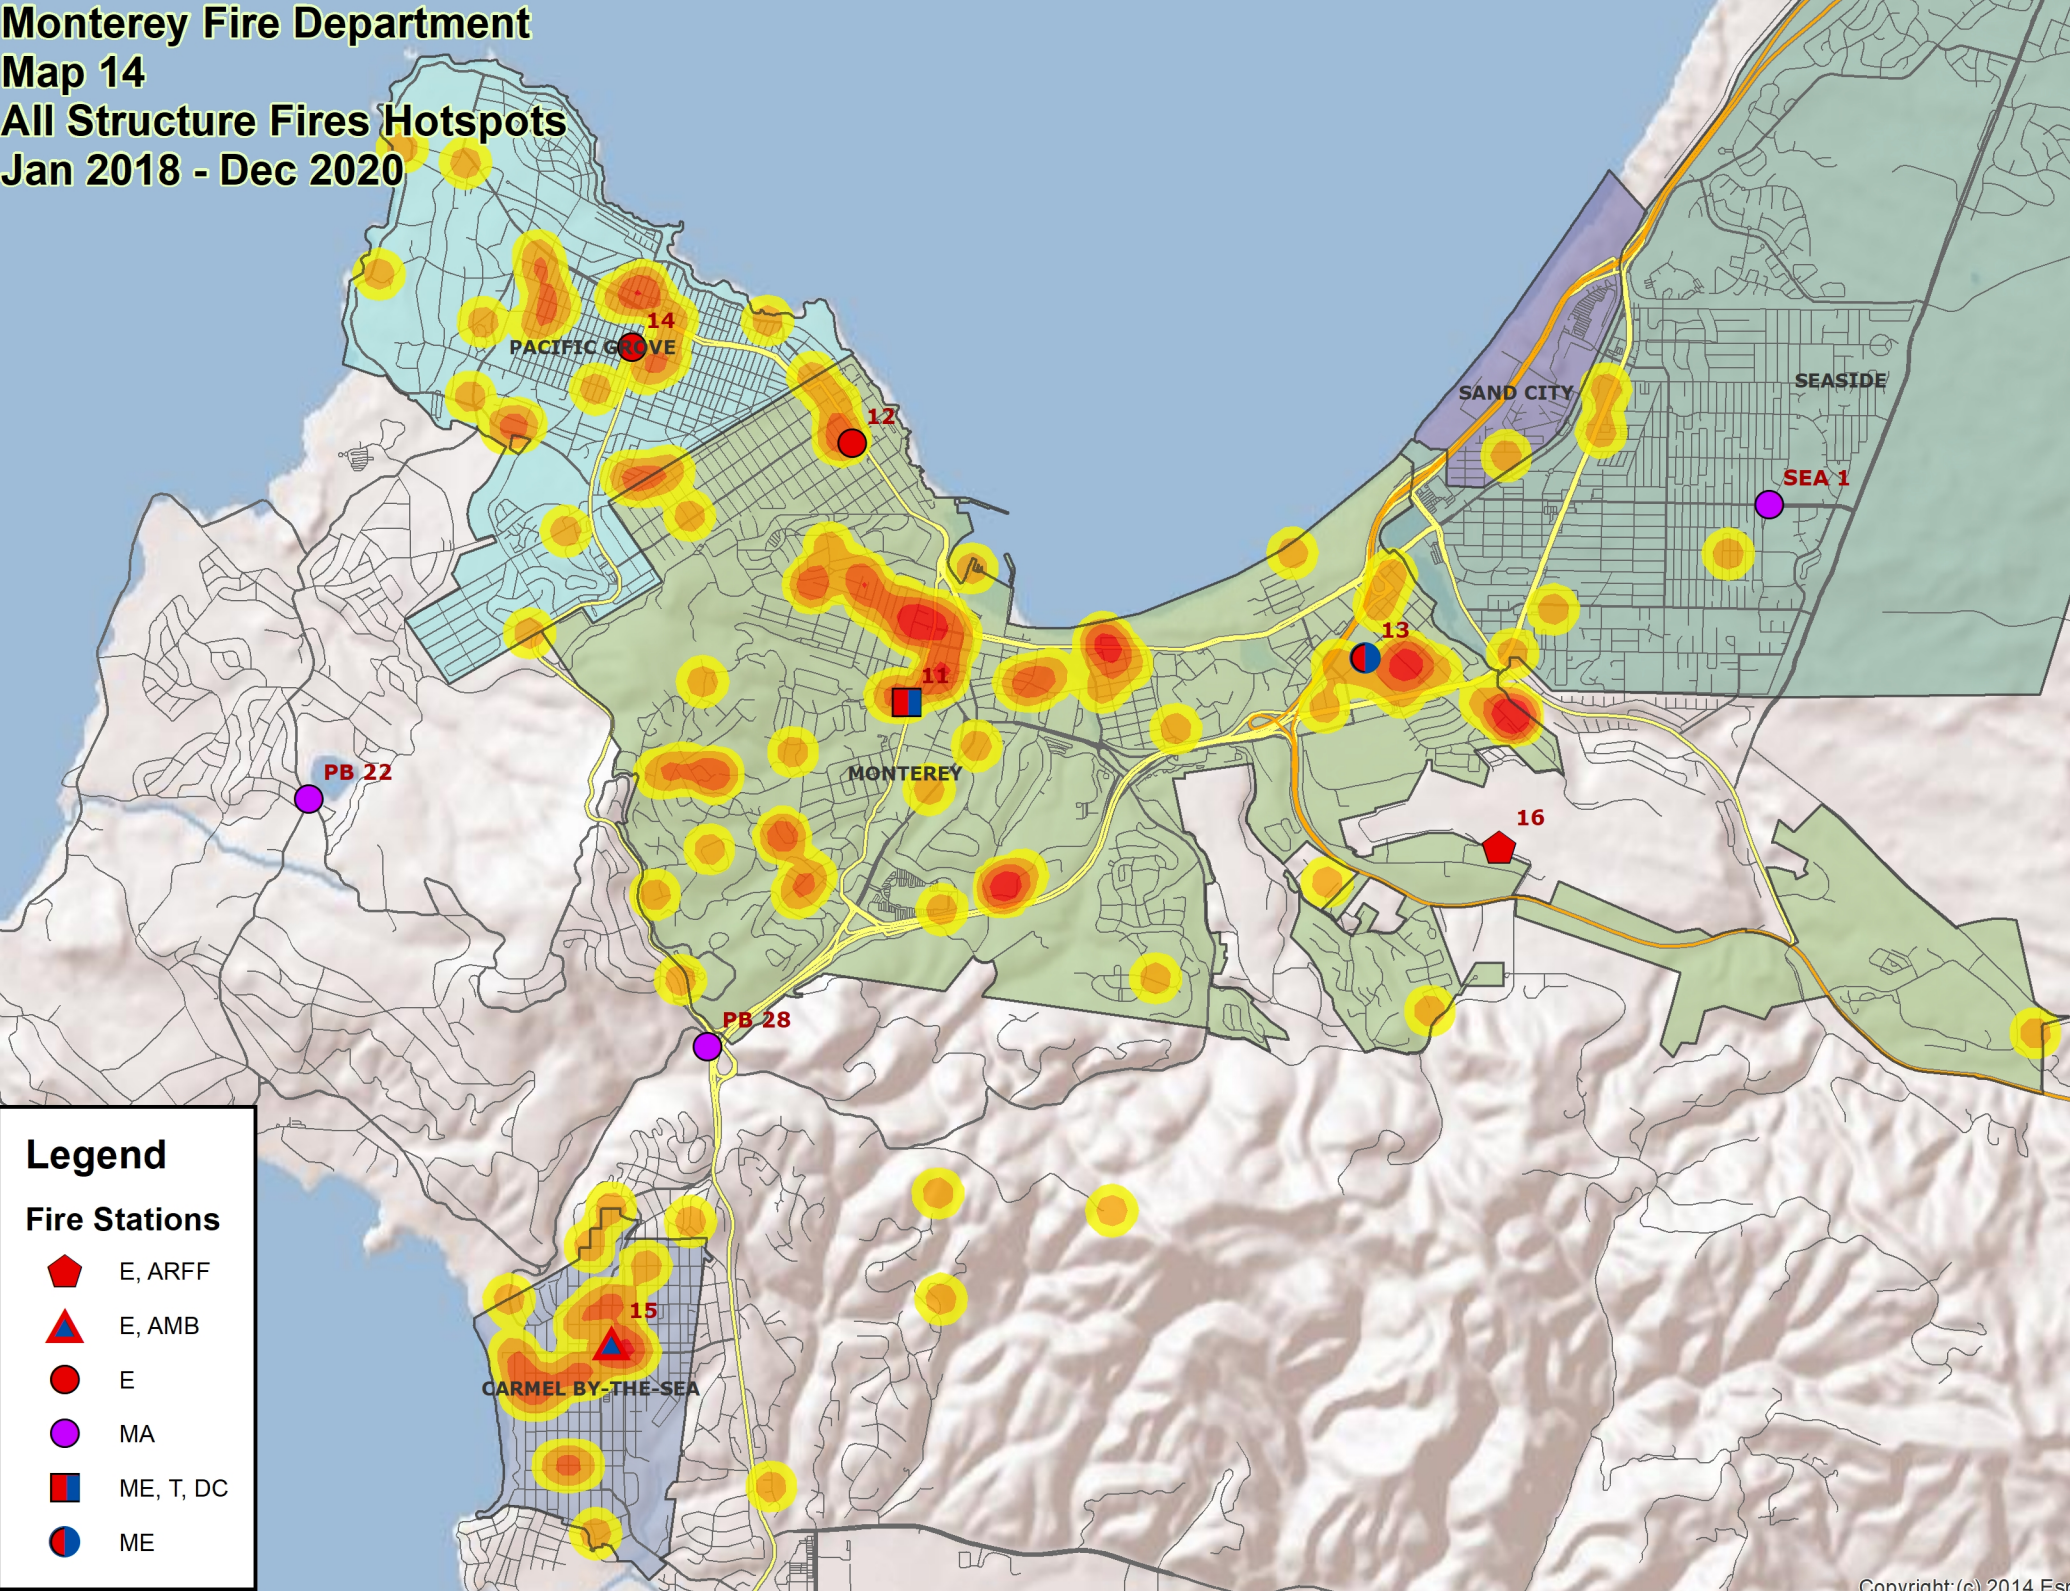

Monterey Fire Department Map 13 All Fires Hotspots Jan 2018 - Dec 2020

Legend

Fire Stations

- 11: ME, T, DC
- 12: E
- 13: ME
- 14: E
- 15: E, AMB
- 16: E, ARFF
- 22: MA
- 28: MA

**Monterey Fire Department
Map 14
All Structure Fires Hotspots
Jan 2018 - Dec 2020**