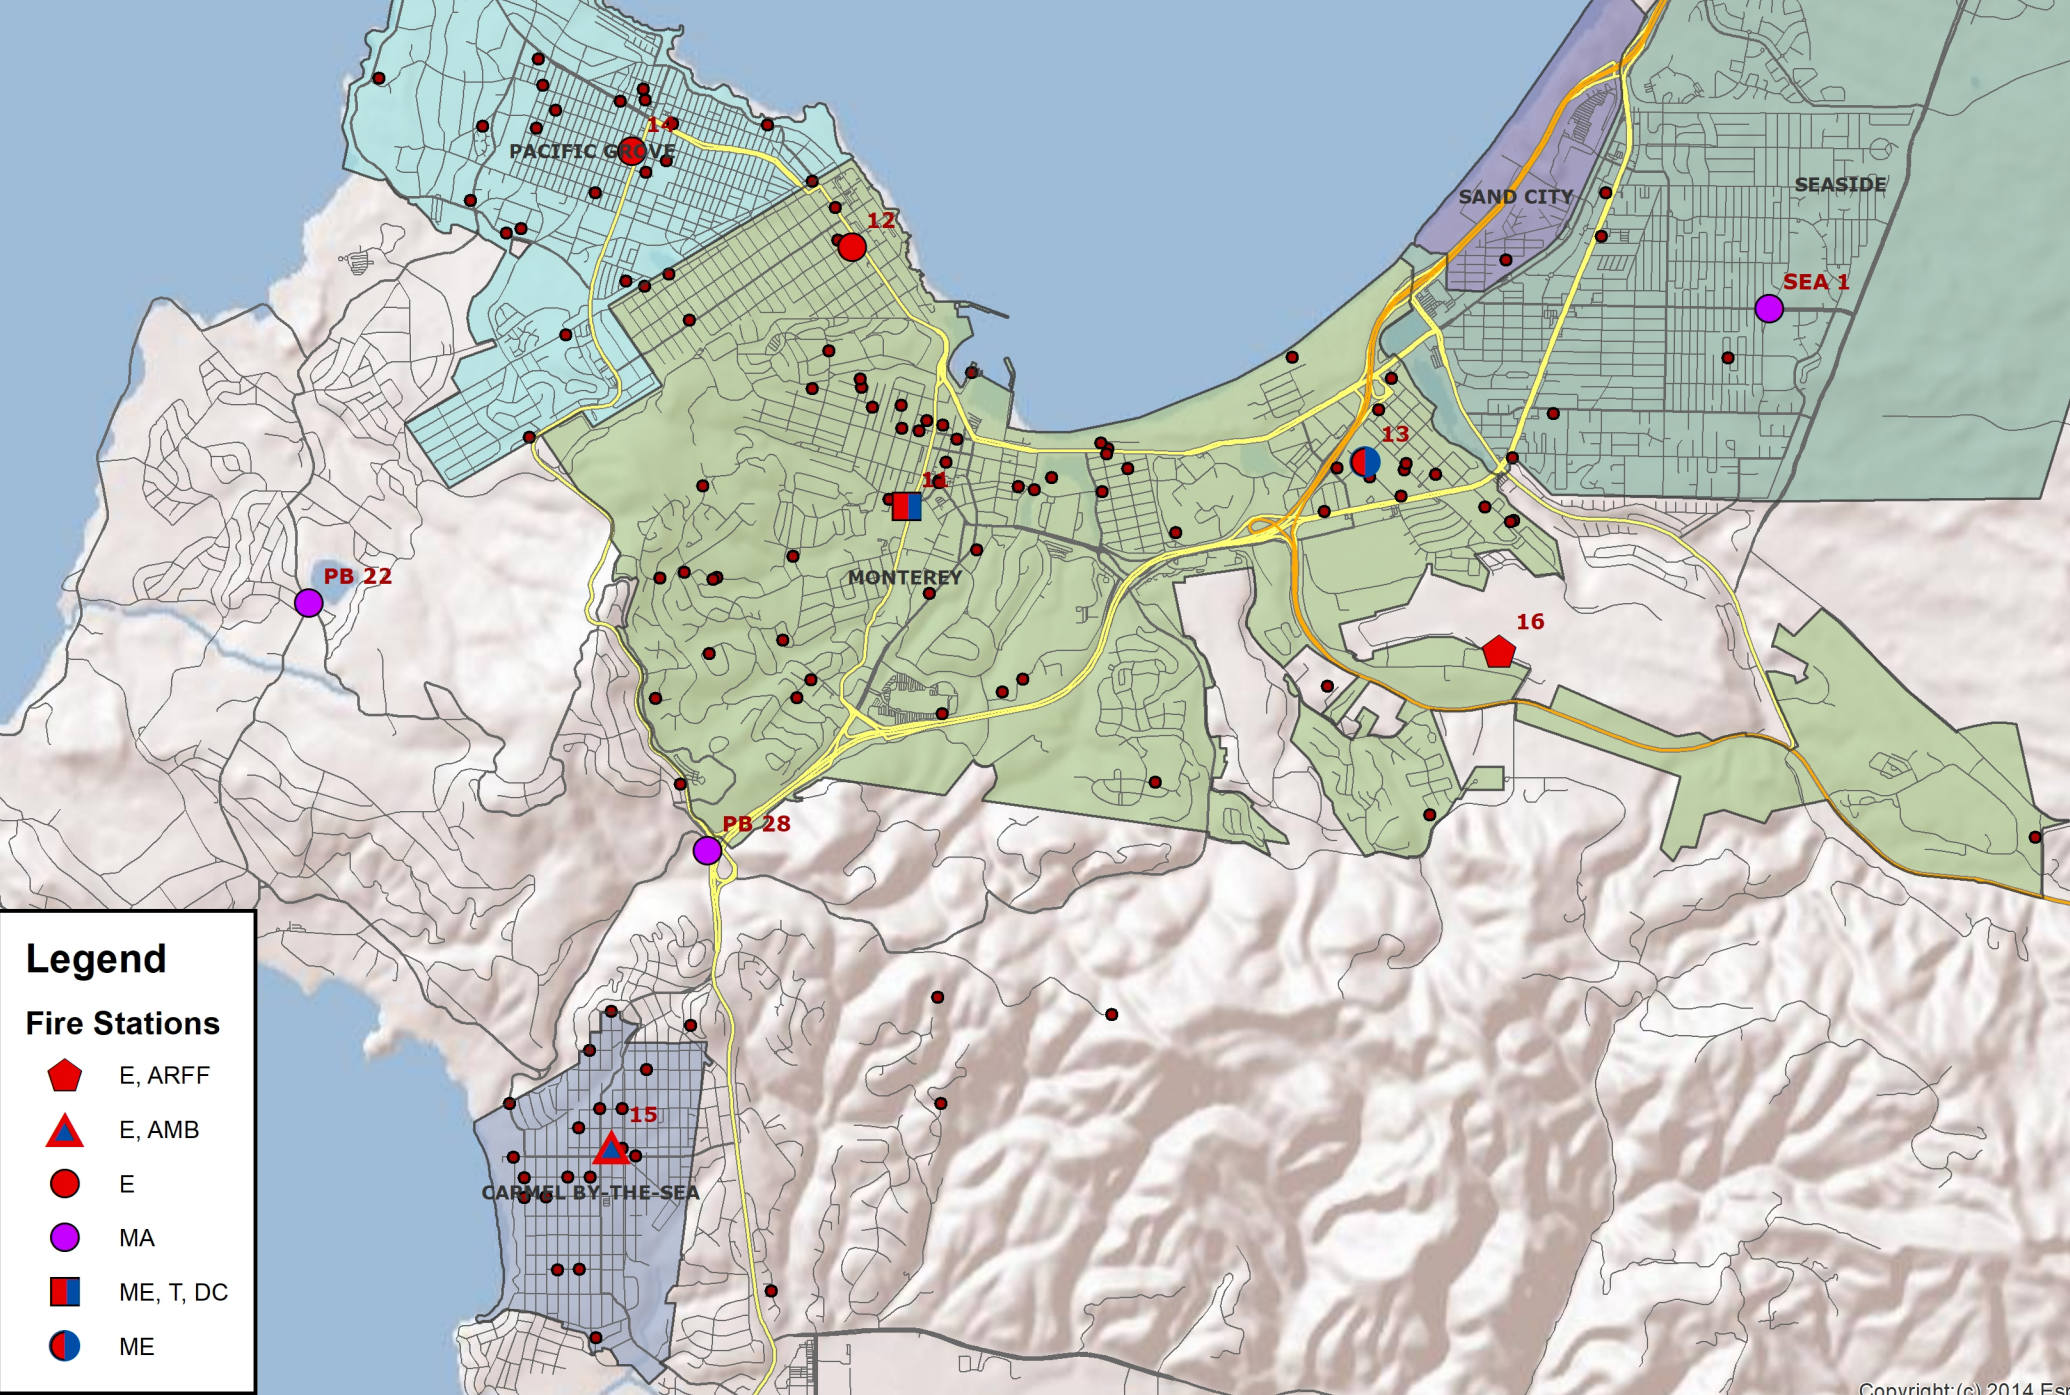

Monterey Fire Department

Map 11

All Structure Fires Scatterplot

Jan 2018 - Dec 2020

Legend

Fire Stations

- Red pentagon: E, ARFF
- Red triangle: E, AMB
- Red circle: E
- Purple circle: MA
- Blue and red square: ME, T, DC
- Blue and red circle: ME