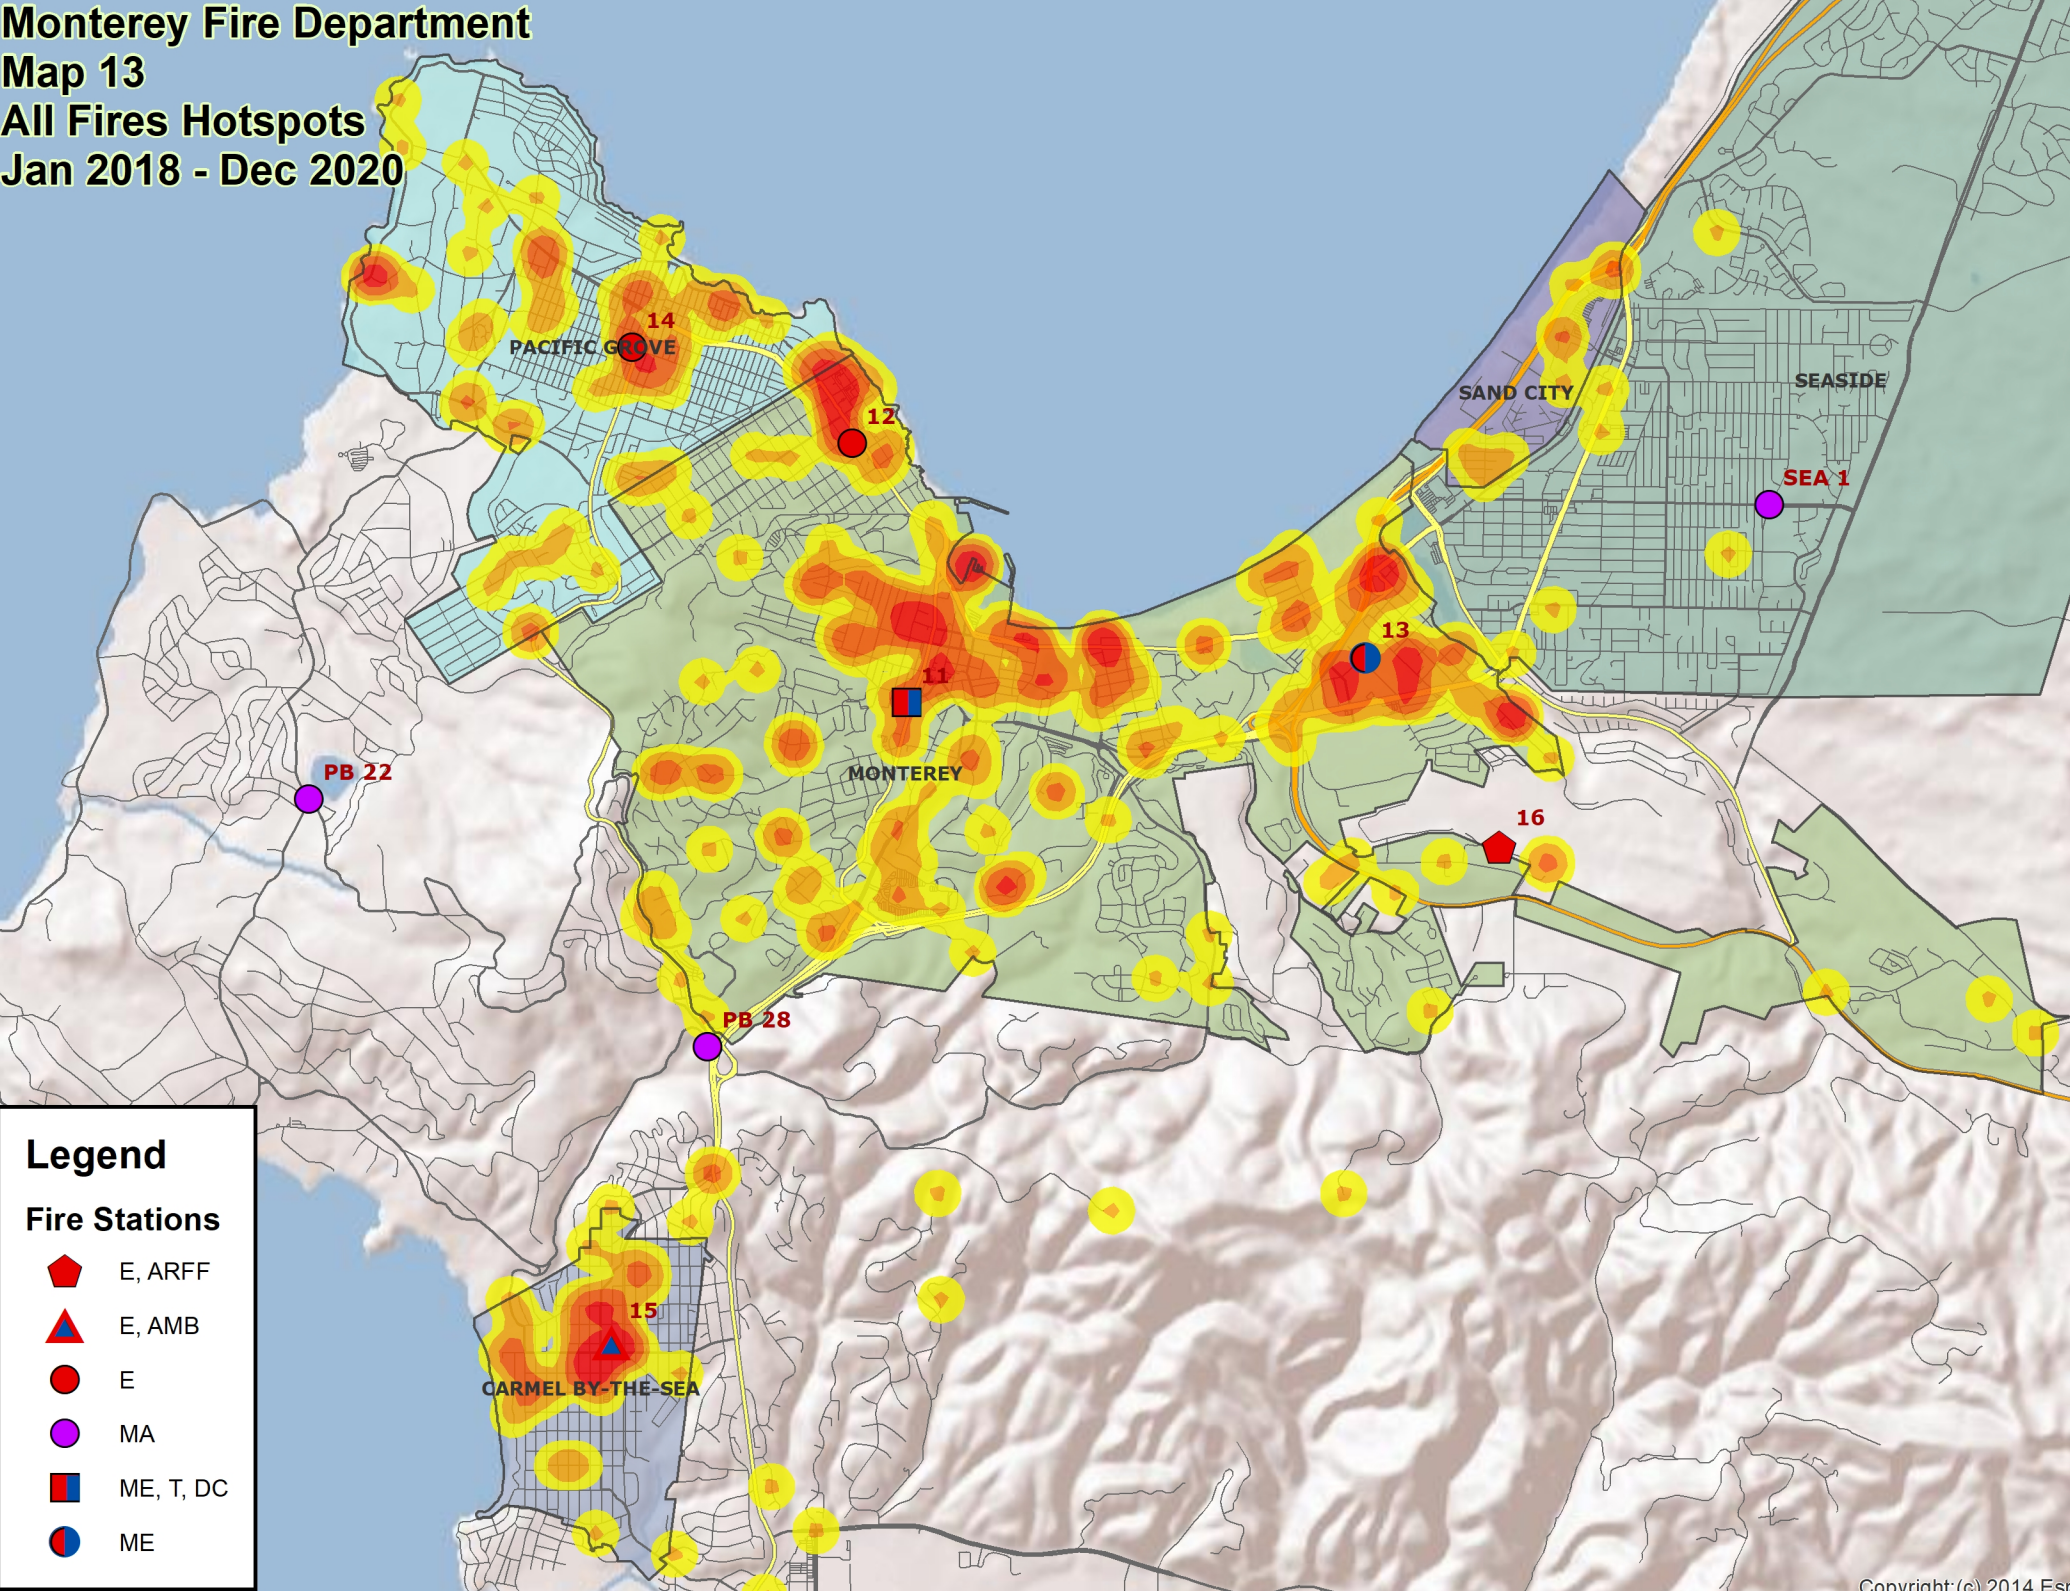

Monterey Fire Department
Map 12
All EMS/Rescue Hotspots
Jan 2018 - Dec 2020

Legend

Fire Stations

- Red pentagon: E, ARFF
- Red triangle: E, AMB
- Red circle: E
- Purple circle: MA
- Blue and red square: ME, T, DC
- Blue and red circle: ME

Monterey Fire Department Map 13 All Fires Hotspots Jan 2018 - Dec 2020

Legend

Fire Stations

- 11: ME, T, DC
- 12: E
- 13: ME
- 14: E
- 15: E, AMB
- 16: E, ARFF
- 22: MA
- 28: MA

**Monterey Fire Department
Map 14
All Structure Fires Hotspots
Jan 2018 - Dec 2020**