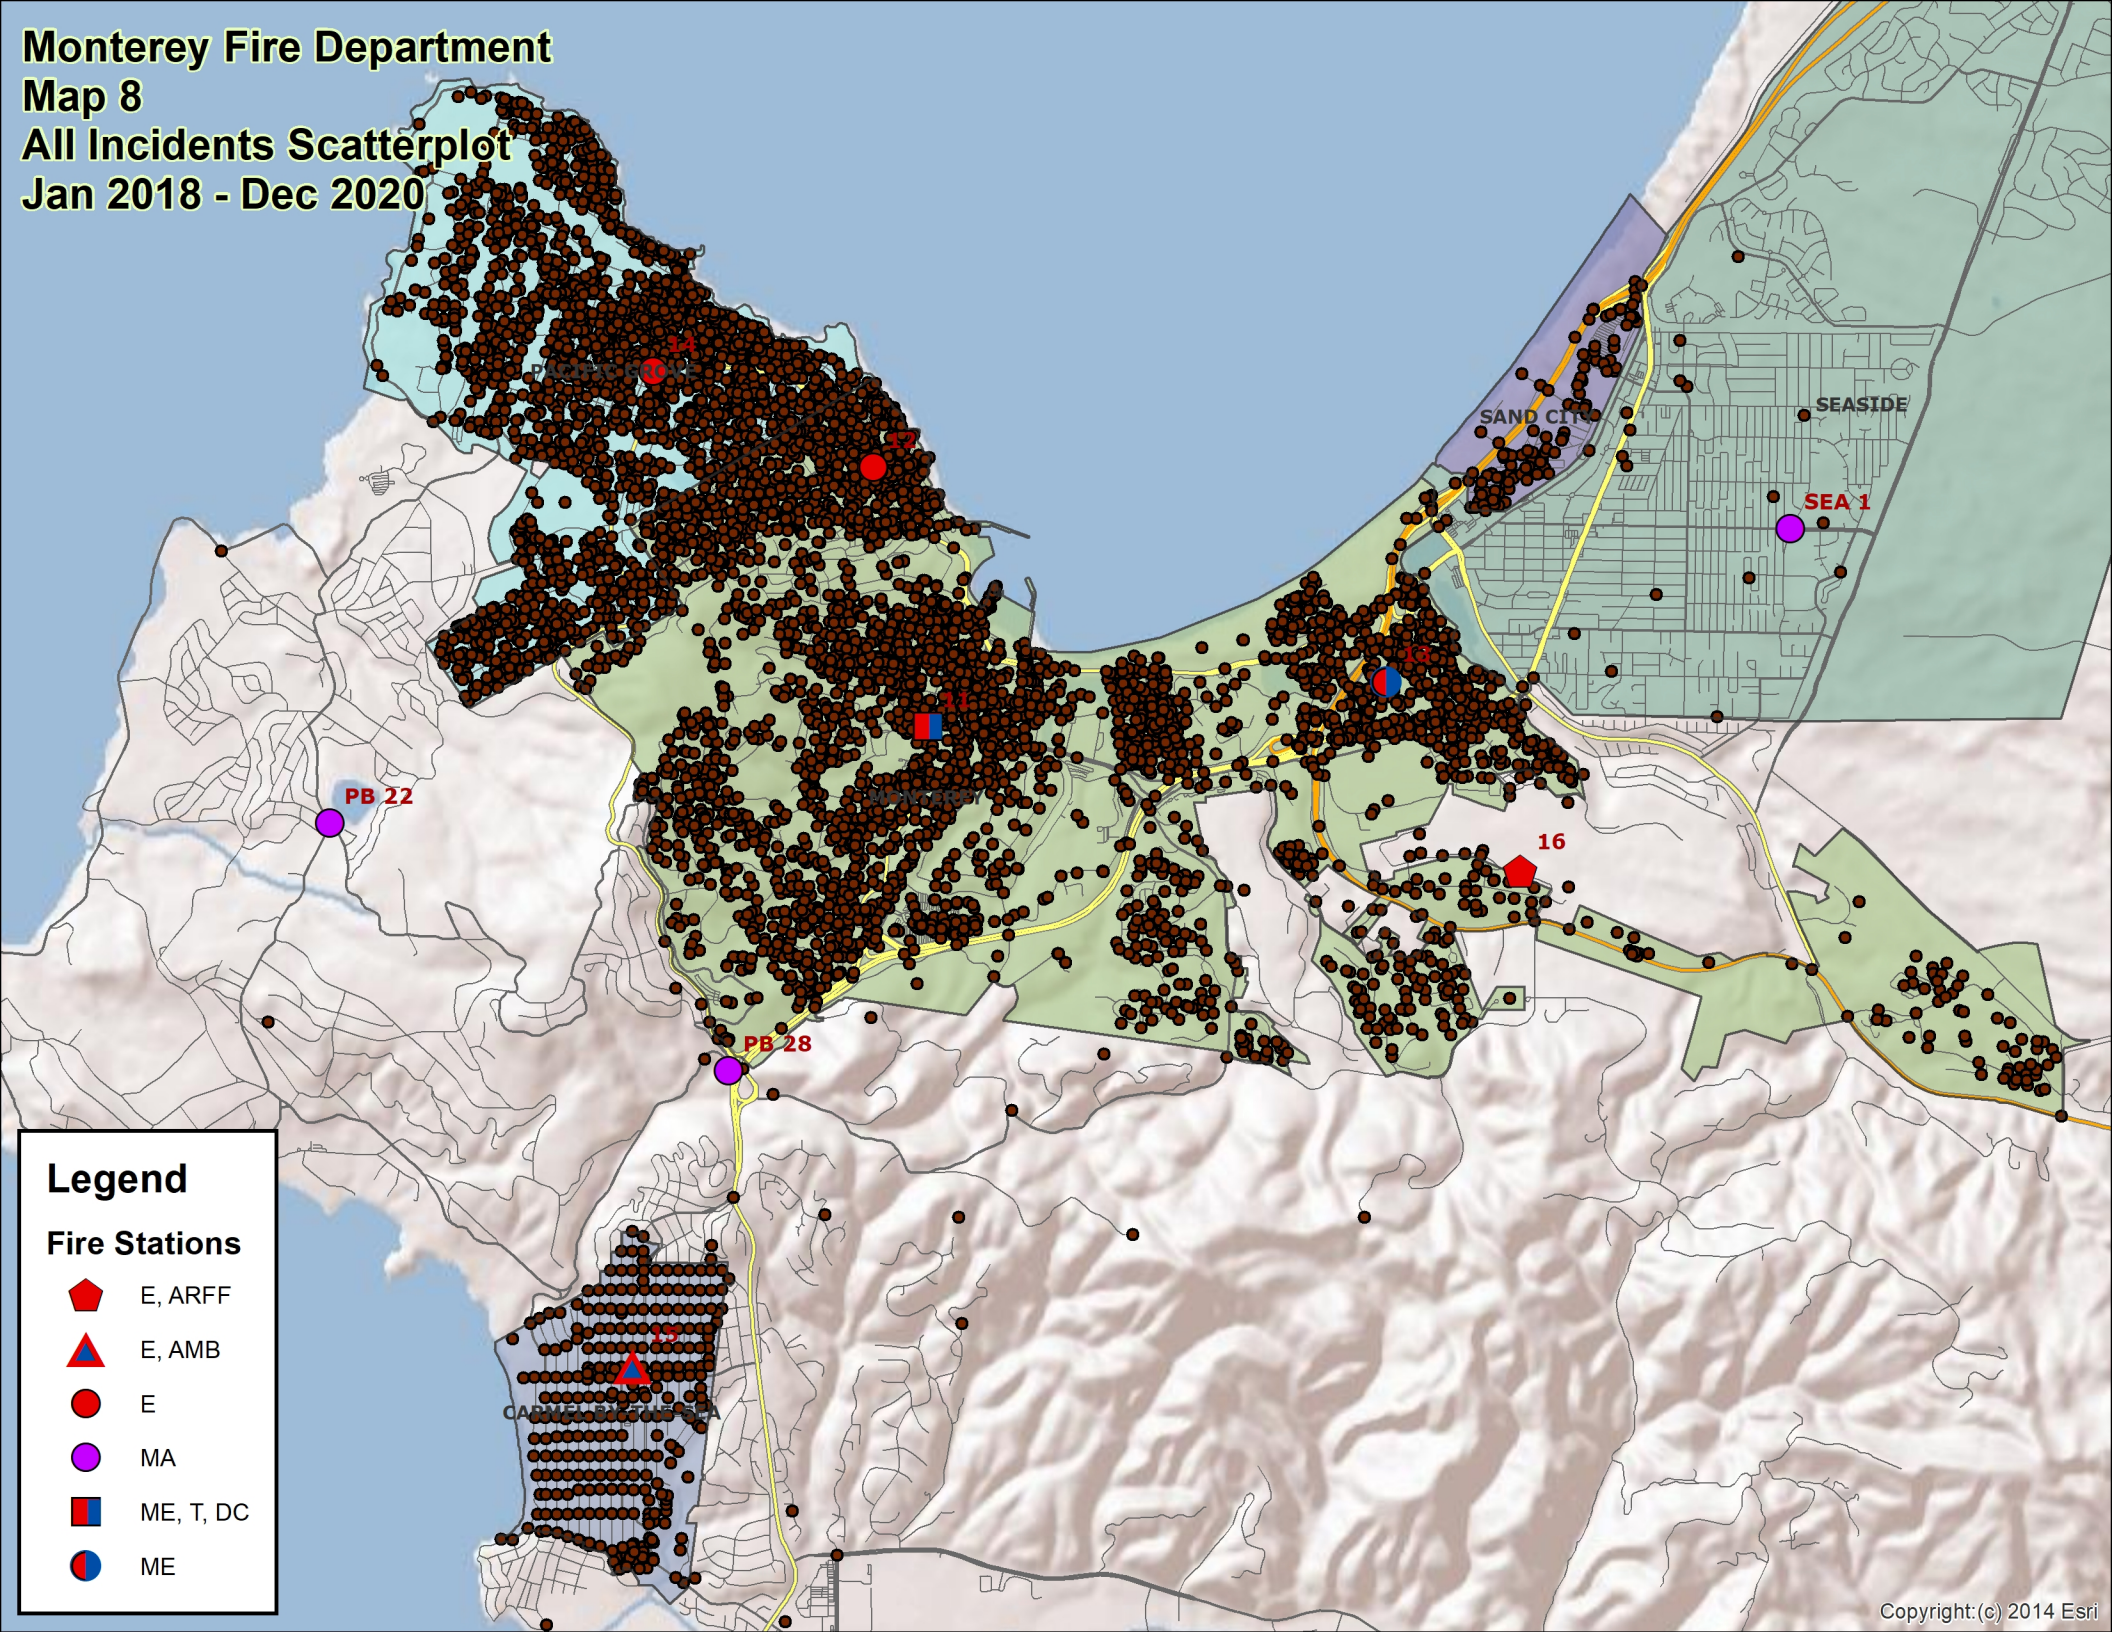

Monterey Fire Department
Map 8
All Incidents Scatterplot
Jan 2018 - Dec 2020

Legend

Fire Stations

- Red pentagon: E, ARFF
- Red triangle: E, AMB
- Red circle: E
- Purple circle: MA
- Blue and red square: ME, T, DC
- Blue and red circle: ME