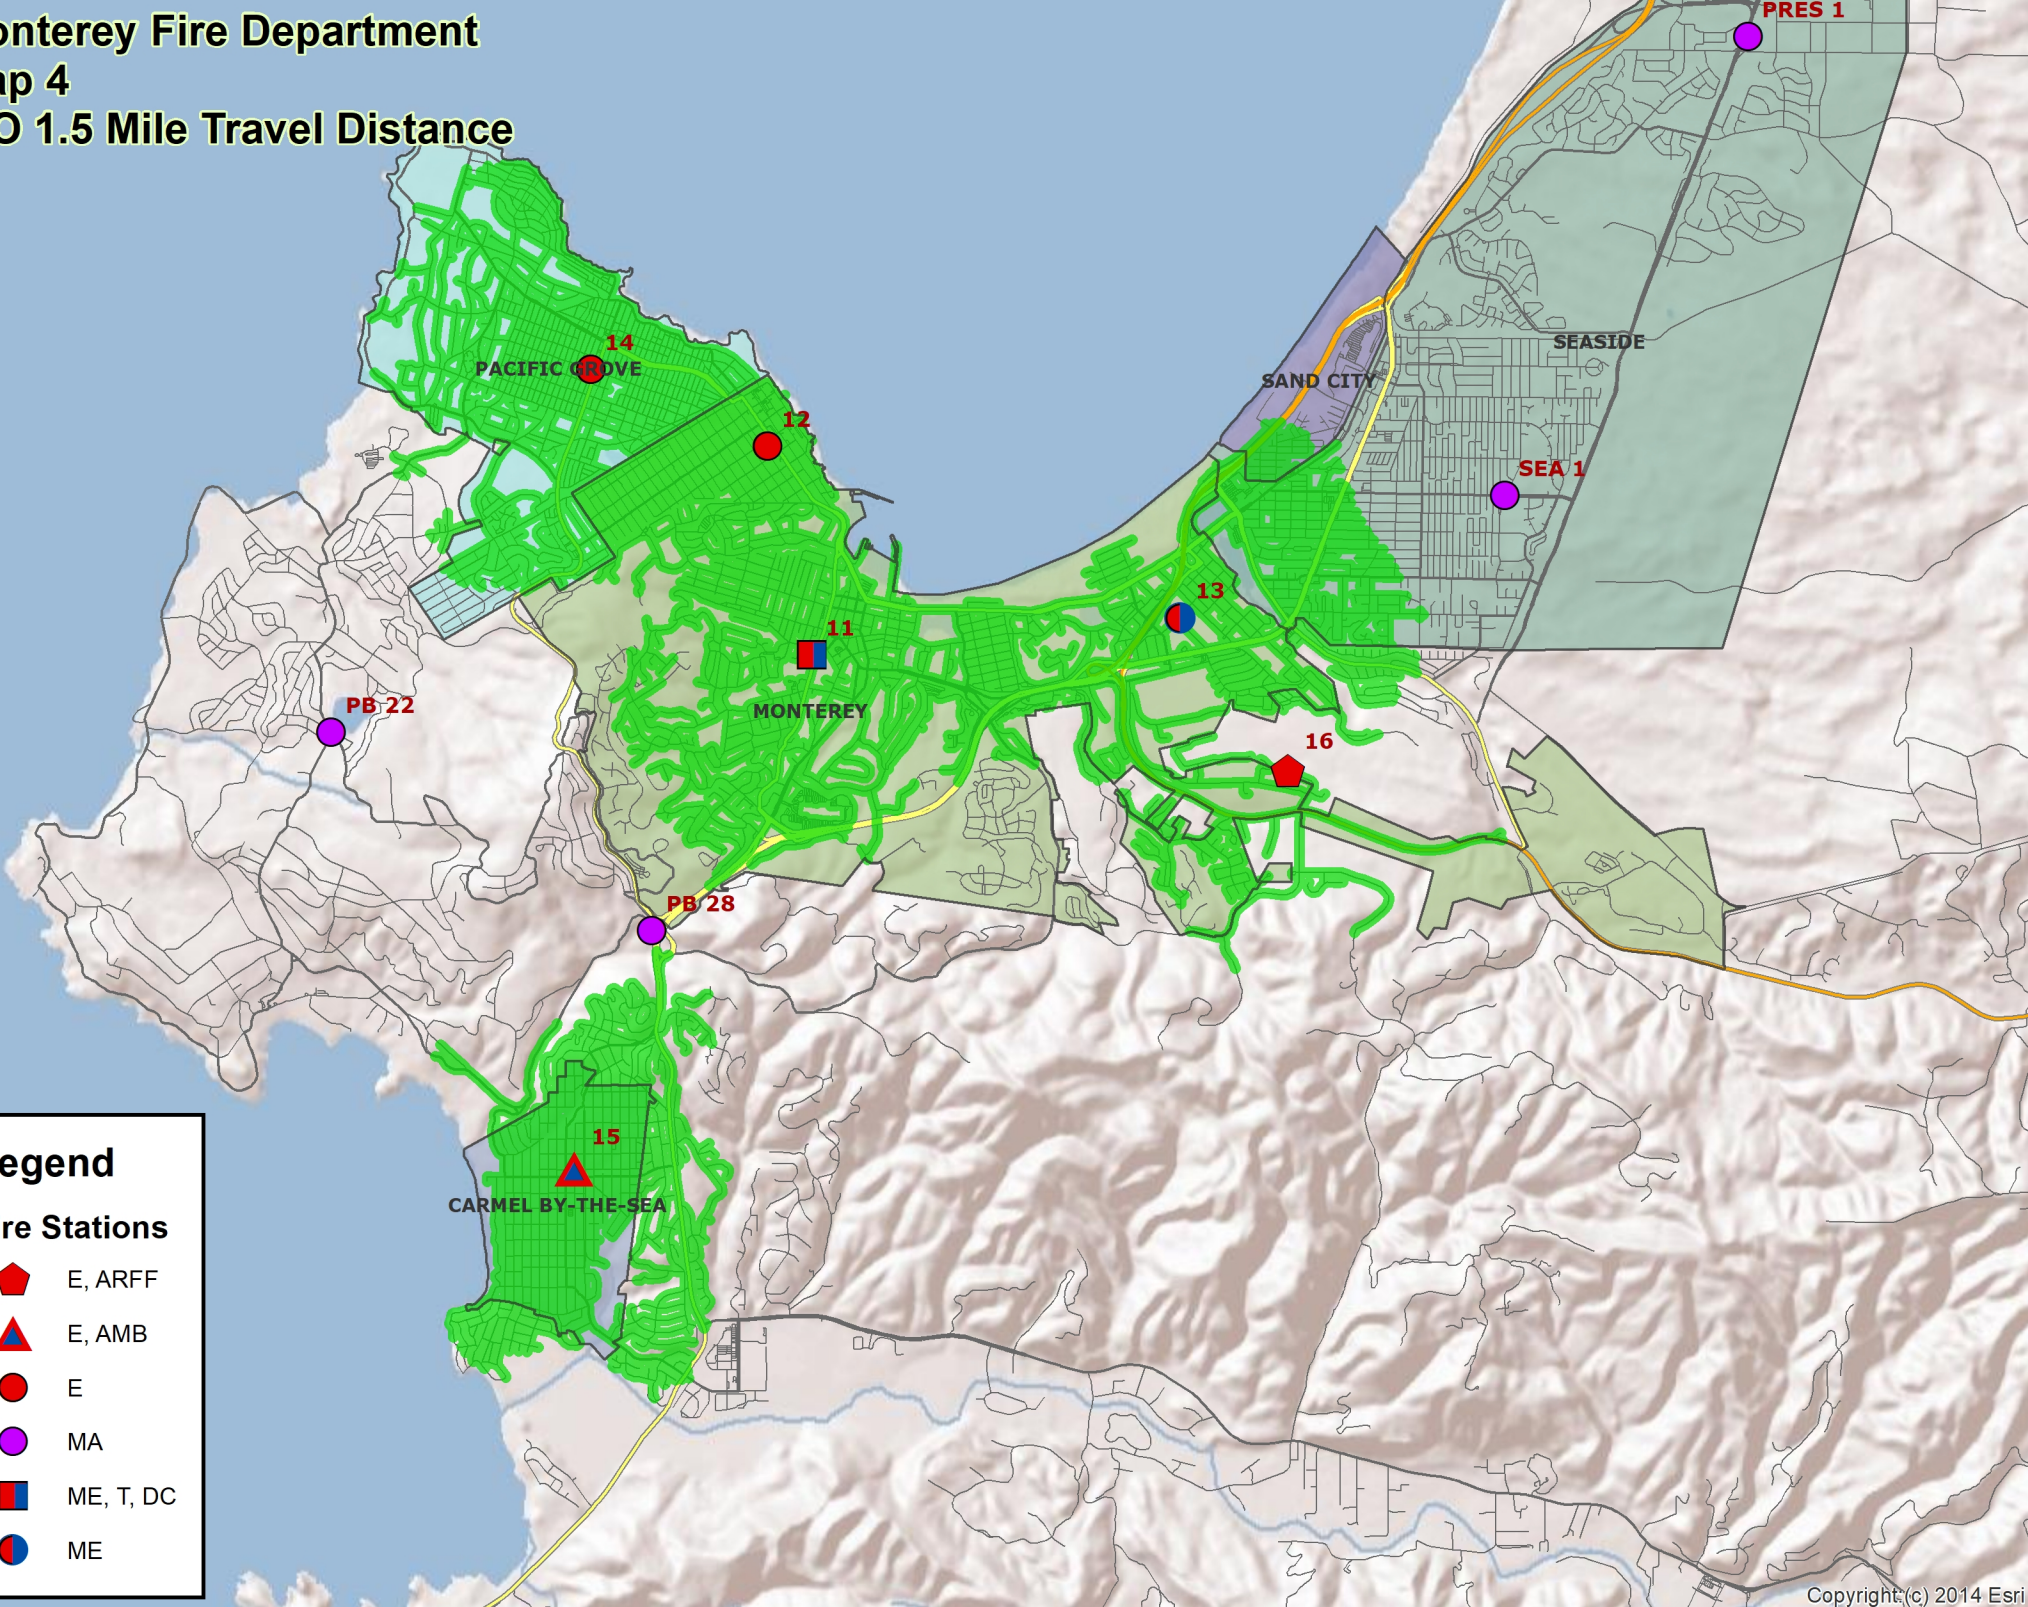

Pop per Square Mile

- Lightest yellow: 0 - 999
- Yellow: 1,000 - 2,999
- Orange: 3,000 - 4,999
- Dark orange: 5,000 - 9,999
- Dark red: Greater than 10,000

Monterey Fire Department Map 3 4 Minute Engine Travel

Legend

Fire Stations

- Red Pentagon: E, ARFF
- Red Triangle: E, AMB
- Red Circle: E
- Purple Circle: MA
- Blue/Red Square: ME, T, DC
- Blue/Red Circle: ME

Monterey Fire Department Map 3a 4 Minute Engine Travel With Auto Aid

Legend

Fire Stations

- Red pentagon: E, ARFF
- Red triangle: E, AMB
- Red circle: E
- Purple circle: MA
- Blue/red square: ME, T, DC
- Blue/red circle: ME

Monterey Fire Department Map 4 ISO 1.5 Mile Travel Distance