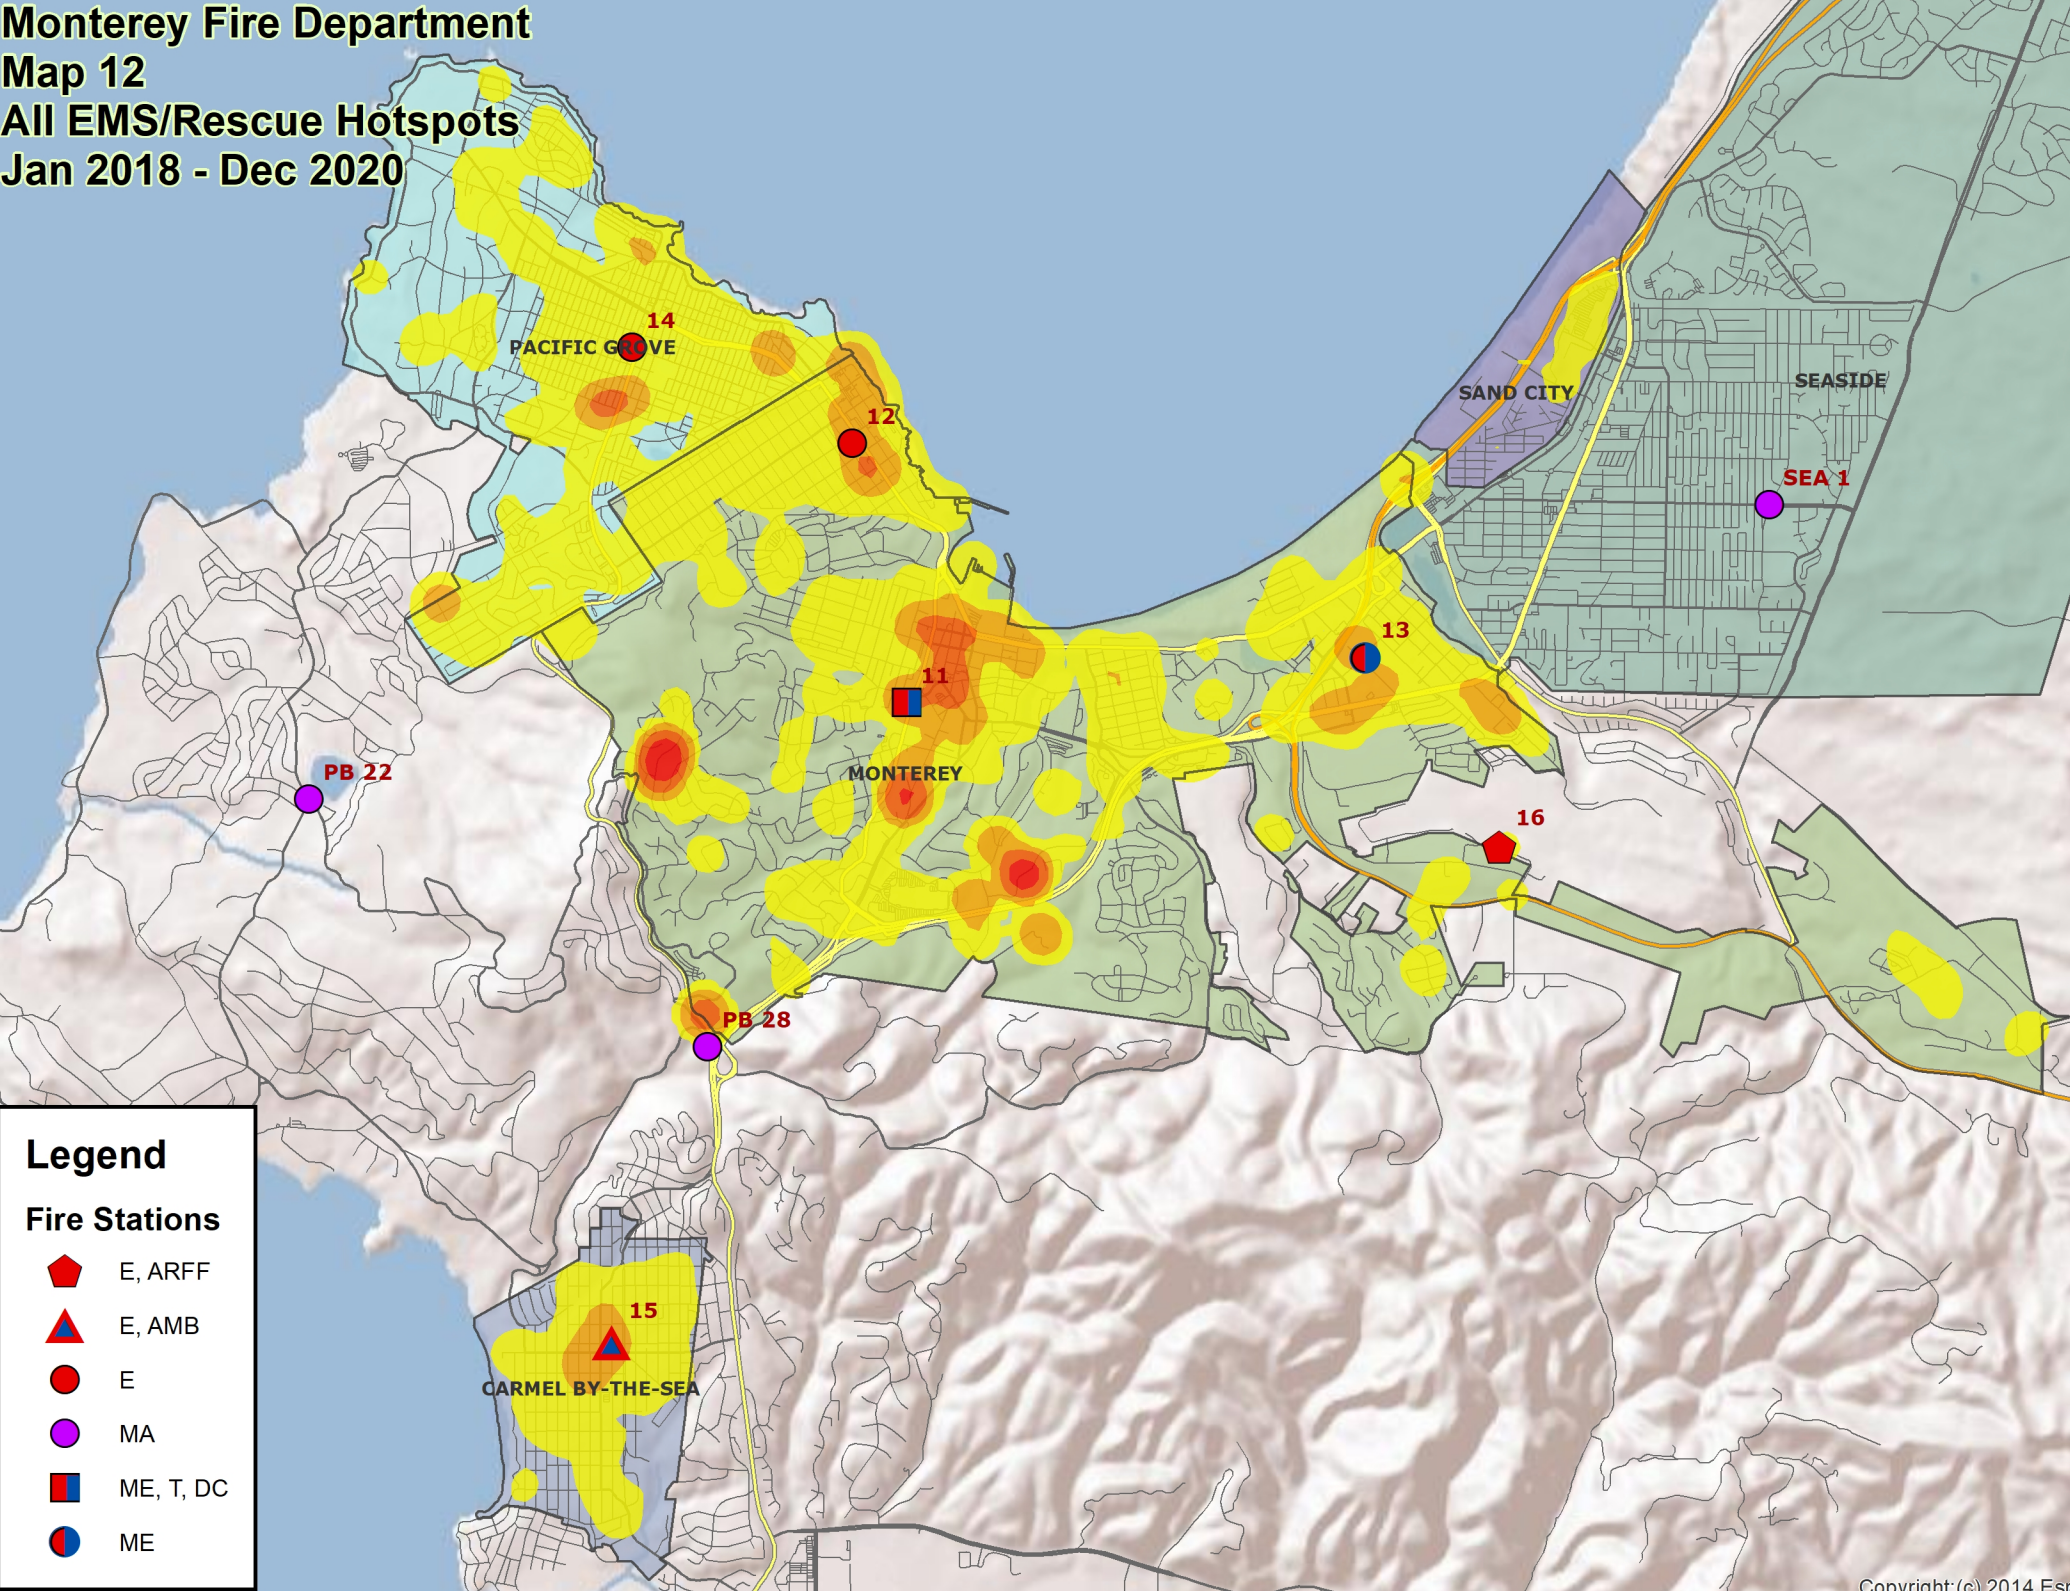

Monterey Fire Department
Map 12
All EMS/Rescue Hotspots
Jan 2018 - Dec 2020

Legend

Fire Stations

- Red pentagon: E, ARFF
- Red triangle: E, AMB
- Red circle: E
- Purple circle: MA
- Blue and red square: ME, T, DC
- Blue and red circle: ME